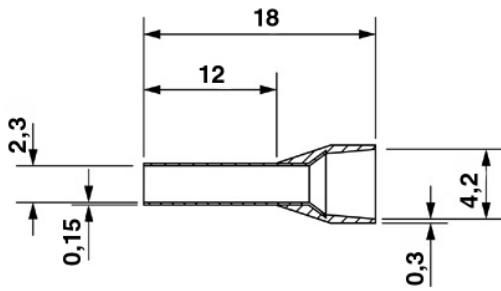

Ferrule diameter	2.3 mm
Insulating collar thickness	0.3 mm
Sleeve wall thickness	0.15 mm

Certificates / Approvals

Certification CSA, UCSA

Diagrams/Drawings

Dimensioned drawing