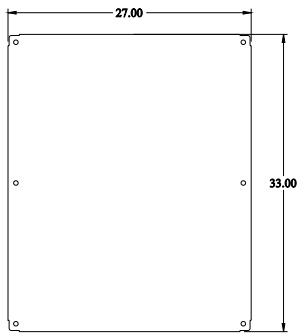

**PART No. 1447SN4G8**

for more information visit  
[www.hammfg.com](http://www.hammfg.com)

Data subject to change without notice

Isometric drawing Not to Scale

**ISOMETRIC VIEW**

**TOP VIEW**

**INNER PANEL**

**BACK VIEW**

**SIDE VIEW**

**FRONT VIEW**

**SIDE VIEW**

**BOTTOM VIEW**