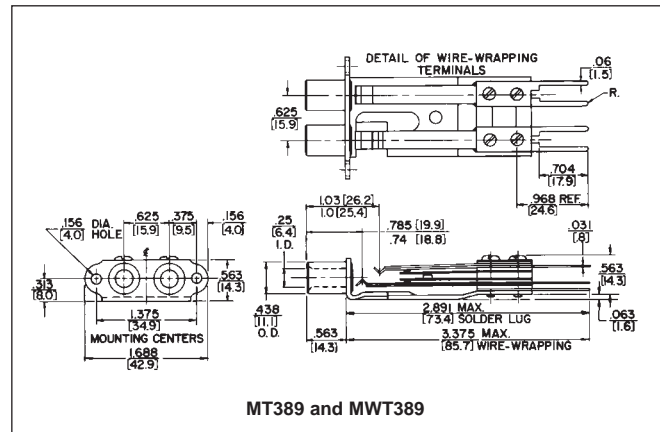

## 1/4" LONG FRAME TELEPHONE TWIN JACKS

### SCHEMATIC CIRCUITS

MT388 and MWT388

MT389 and MWT389

DIMENSIONS ARE FOR REFERENCE ONLY  $\frac{\text{Inch}}{\text{(mm)}}$

**NOTE:** Contact your Switchcraft Representative for price and delivery.