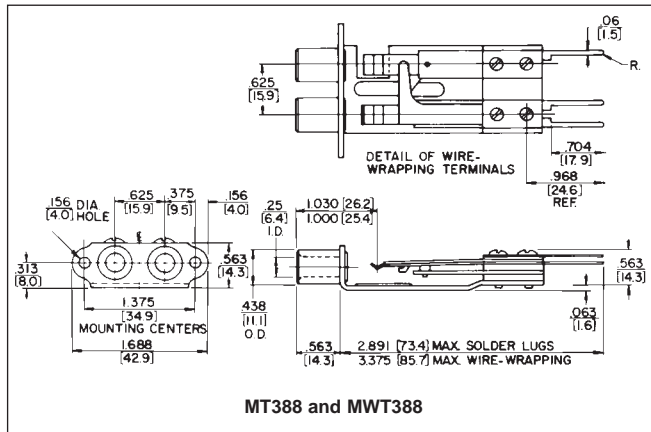

## 1/4" LONG FRAME TELEPHONE TWIN JACKS

### SCHEMATIC CIRCUITS

MT388 and MWT388

MT389 and MWT389

DIMENSIONS ARE FOR REFERENCE ONLY  $\frac{\text{Inch}}{\text{(mm)}}$

**NOTE:** Contact your Switchcraft Representative for price and delivery.