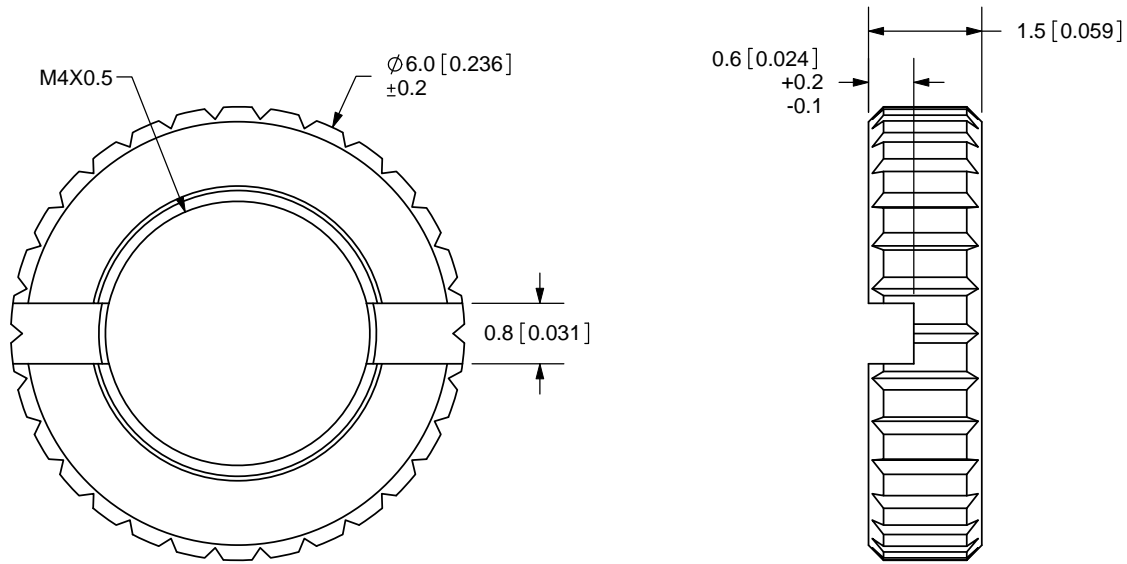

REV.	DESCRIPTION	DATE
A	NEW DRAWING	11/11/2009

TOLERANCE:
 $\pm 0.1\text{mm}$ UNLESS OTHERWISE
SPECIFIED

CUI INC

20050 SW 112th Ave.
Tualatin, OR 97062
Phone: 503-612-2300
800-275-4899
Fax: 503-612-2383
Website: www.cui.com

TITLE: M4X0.5 NUT		REV: A
PART NO. 2.5mm-nut-e		UNITS: MM [INCHES]
DRAWN BY: ZRJ	APPROVED BY:	SCALE: 10:1

PC FILE NAME:
2.5mm-nut-e

COPYRIGHT 2009
BY CUI INC.

	MATERIAL	PLATING	COLOR
NUT	Brass	Nickel	Silver