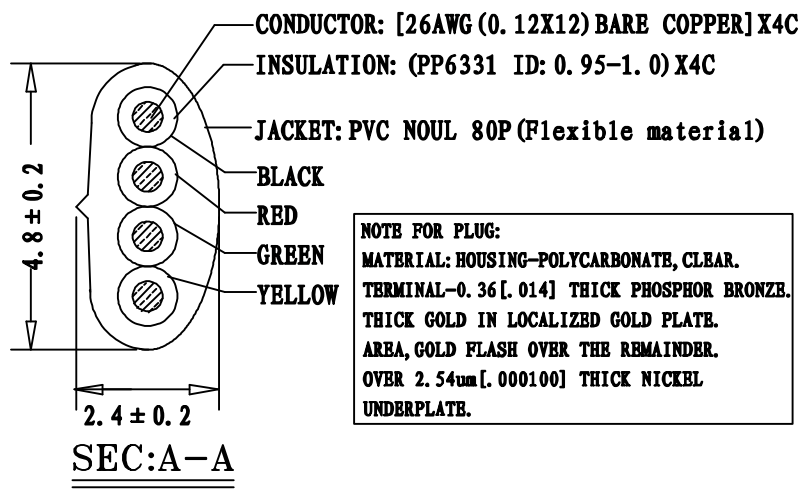

PACKAGE: INDIVIDUAL PE BAG.

TERMINATION:

P1	P2	COLOR
1	1	BLACK
2	2	RED
3	3	GREEN
4	4	YELLOW

PART NO	DRAWING NO	BUYER COLOR	VENDOR COLOR	RETRACTED LENGTH ("L3")	CUSTOMER Accepted ("L2")	CUT LENGTH "L1"
522-26-4400-BL-0005F	A	Black	BLACK LIGHT	330 ± 30	5.0FT-5.75FT	2300-2400
522-26-4400-BL-0007F	B	Black	BLACK LIGHT	470 ± 30	7.0FT-8.05FT	3000-3200
522-26-4400-BL-0010F	C	Black	BLACK LIGHT	630 ± 50	10.0FT-11.5FT	4300-4500
522-26-4400-BL-0012F	D	Black	BLACK LIGHT	800 ± 50	12.0FT-13.8FT	5200-5400
522-26-4400-BL-0014F	E	Black	BLACK LIGHT	850 ± 50	14.0FT-16.1FT	5800-6000
522-26-4400-BL-0025F	F	Black	BLACK LIGHT	1900 ± 50	25.0FT-28.75FT	10800-11000

REVISE	VERSION	BASIS	CONTENTS
12-02-20	A/0	T0210A	NEW DRAWING

CnC Tech, LLC Industrial Cable and Connector Technology			
IDRAWING NO:	671-326	CUSTOMER:	L-671
ITEM NO:	4C COILD CORD P+P PLUG	UNIT:	mm
DATE:	2012-02-20	ISSUE (A/0)	
DRAWN:	QE:	QA:	
SALBS DEPT:	SALBS MANAGER:		