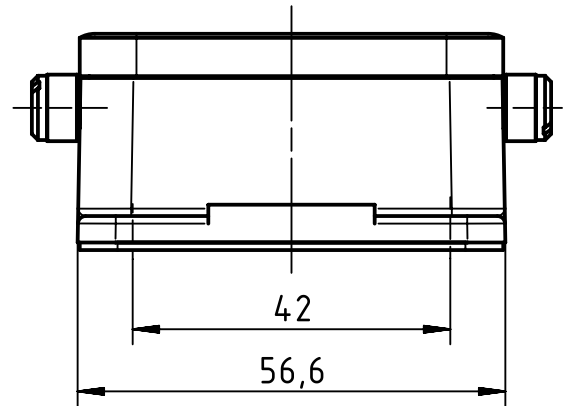

1 2 3 4 5 6

A  
B  
C  
D

	All Dimensions in mm Original Size DIN A4		Scale	Free size tol.		Ref.
	All rights reserved Department EL PD - DE		1:1			Sub.
HARTING Electric GmbH & Co. KG D-32339 Espelkamp		Created by	Inspected by	Standardisation	Date	State
		DICK	BERGHORN	TIEMANNA	2015-09-01	Final Release
Title Han A Base Panel for Central Lever					Doc-Key / ECM-Nr. 100127295/UGD/003/A 500000093856	
		Type	Number		Rev.	Page
		TB	09 20 032 0381		A	1/1