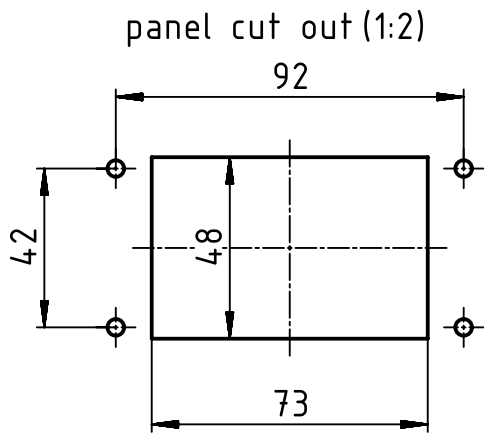

1 2 3 4 5 6

A  
B  
C  
D

	All Dimensions in mm Original Size DIN A4		Scale	Free size tol.		Ref.
	All rights reserved Department EL PD - DE		1:1			Sub.
HARTING Electric GmbH & Co. KG D-32339 Espelkamp		Created by	Inspected by	Standardisation	Date	State
		DICK	BERGHORN	TIEMANNA	2015-09-01	Final Release
Title Han A Base Panel for Central Lever					Doc-Key / ECM-Nr. 100127295/UGD/003/A 500000093856	
		Type	Number		Rev.	Page
		TB	09 20 032 0381		A	1/1