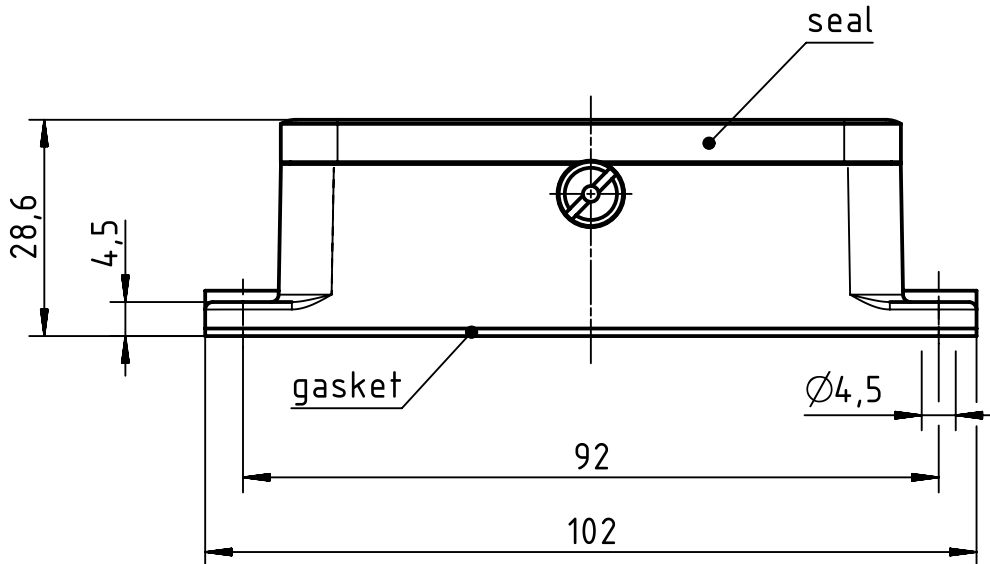

1 2 3 4 5 6

A  
B  
C  
D

	All Dimensions in mm Original Size DIN A4		Scale	Free size tol.		Ref.
	All rights reserved Department EL PD - DE		1:1			Sub.
HARTING Electric GmbH & Co. KG D-32339 Espelkamp		Created by	Inspected by	Standardisation	Date	State
		DICK	BERGHORN	TIEMANNA	2015-09-01	Final Release
Title Han A Base Panel for Central Lever					Doc-Key / ECM-Nr. 100127295/UGD/003/A 500000093856	
		Type	Number		Rev.	Page
		TB	09 20 032 0381		A	1/1