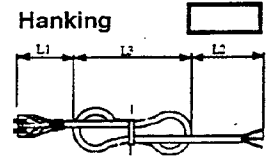

Standard Cord set put-up

Bulk Pack

Description:

NORTH AMERICAN DETACH CORDSET

Specifications:

PLUG TYPE	NEMA 6-15P
CABLE TYPE	SJT
CABLE SIZE	16/3
TEMPERATURE RATING	105°C
CORDSET RATING	13A/250VAC
COLOR	BLACK
CONDUCTOR COLOR CODE	

Hanking, Coiling:

LENGTH OF PLUG END	L1 -
LENGTH OF FREE END	L2 -
LENGTH OF BODY HANK	L3 -
INTERNAL DIAMETER	D1 -
EXTERNAL DIAMETER	D2 -

Standard packaging: QTY / CTN _____

Approvals:

drawn by:	<i>[Signature]</i>
checked by:	<i>[Signature]</i>
date	10/96