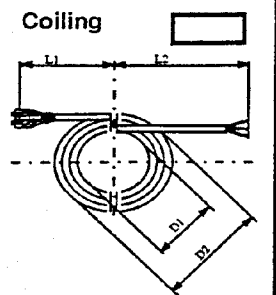

Standard Cord set put-up

Bulk Pack

Description:

NORTH AMERICAN DETACH CORDSET

Specifications:

PLUG TYPE	NEMA 6-15P
CABLE TYPE	SJT
CABLE SIZE	16/3
TEMPERATURE RATING	105°C
CORDSET RATING	13A/250VAC
COLOR	BLACK
CONDUCTOR COLOR CODE	

Hanking, Coiling:

LENGTH OF PLUG END	L1 -
LENGTH OF FREE END	L2 -
LENGTH OF BODY HANK	L3 -
INTERNAL DIAMETER	D1 -
EXTERNAL DIAMETER	D2 -

Standard packaging: QTY / CTN _____

Approvals:

drawn by:	<i>[Signature]</i>
checked by:	<i>[Signature]</i>
date	10/96