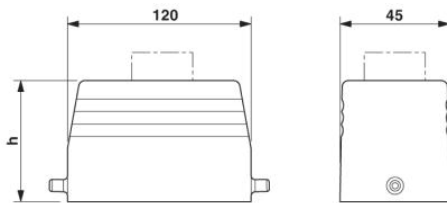

Housing type	Sleeve housings
Locking type	for single locking latch
Cable exit	Straight
Type of the screw connection	1x M40
Degree of protection	IP65
Ambient temperature (operation)	-40 °C ... 125 °C
Housing material	Aluminum, die-cast
Housing surface material	Powder-coated, gray

Diagrams/Drawings

Dimensioned drawing