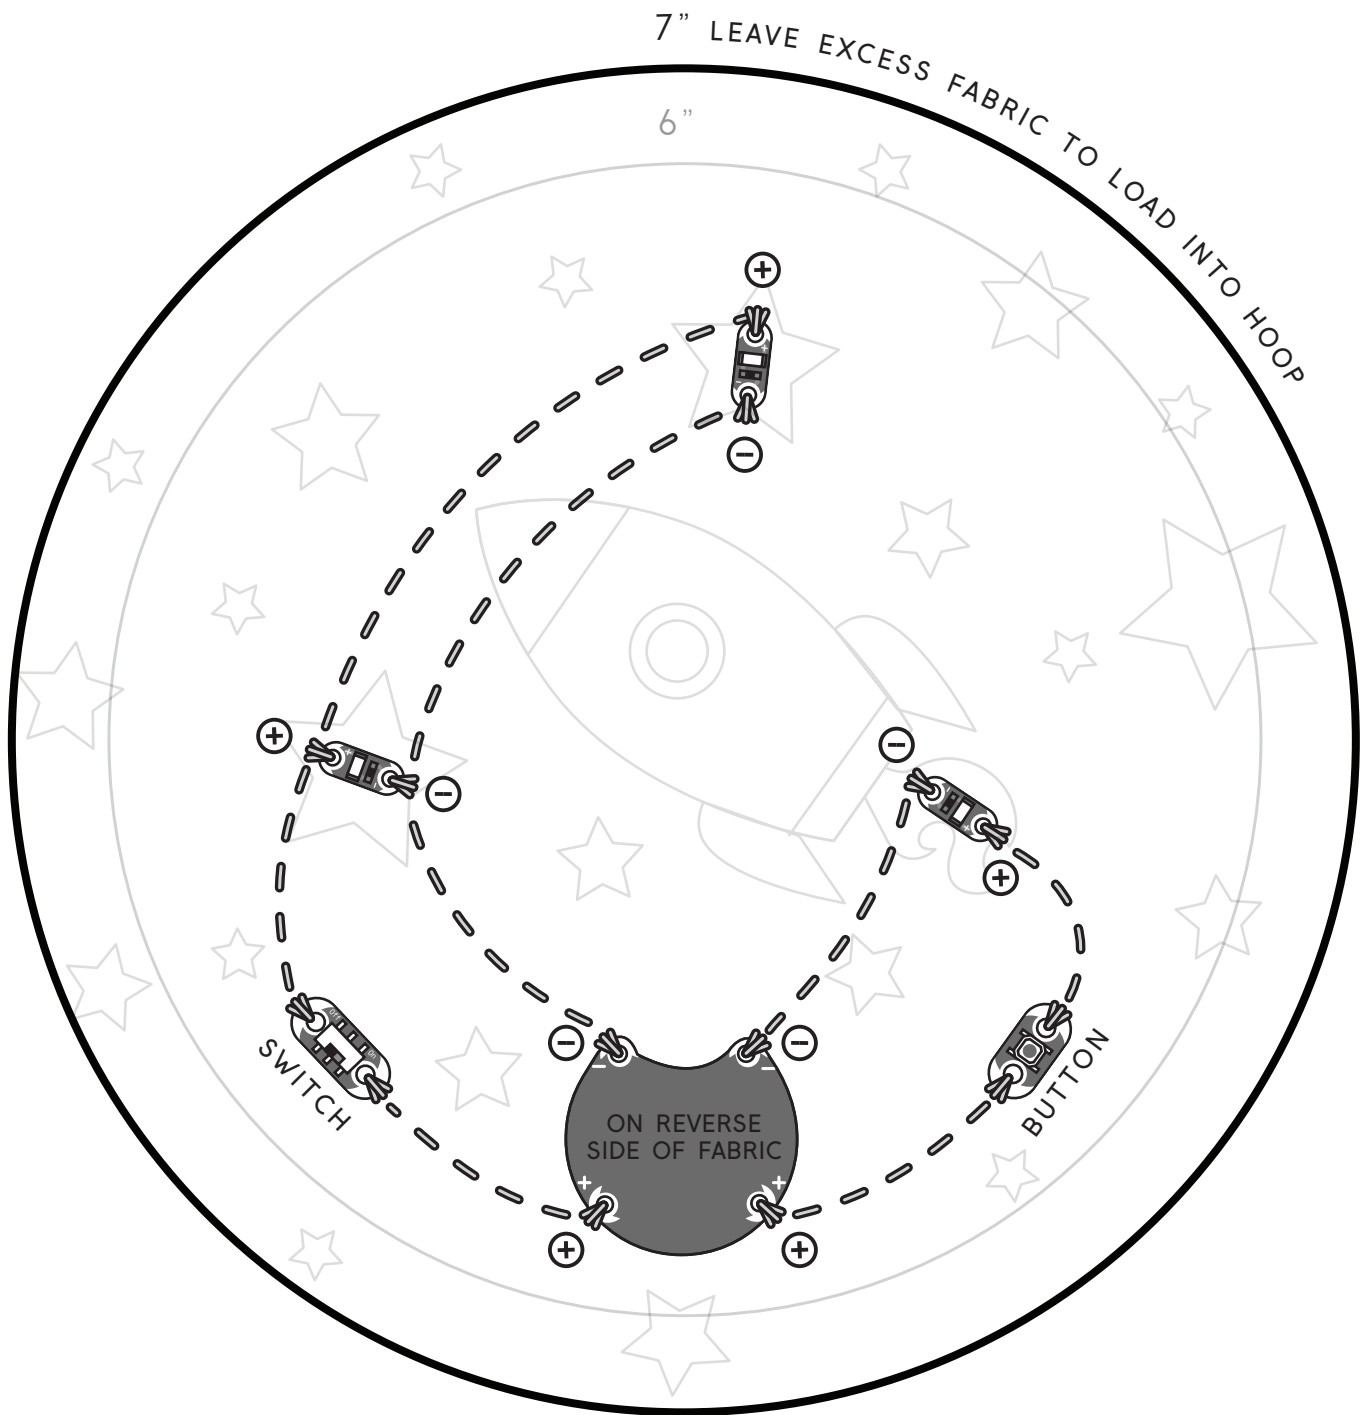

SPACE TEMPLATE

Kit: SparkFun.com/eSewingProtoSnap
Designed for 6" or 7" embroidery hoop

ADJUST PRINT MARGINS TO ALLOW FULL IMAGE TO PRINT

SPACE TEMPLATE

KIT: SPARKFUN.COM/ESEWINGPROTOSNAP
Designed for 6" or 7" embroidery hoop

LilyPad
SEWABLE
ELECTRONICS

For use on printable fabric or as templates
ADJUST PRINT MARGINS TO ALLOW FULL IMAGE TO PRINT