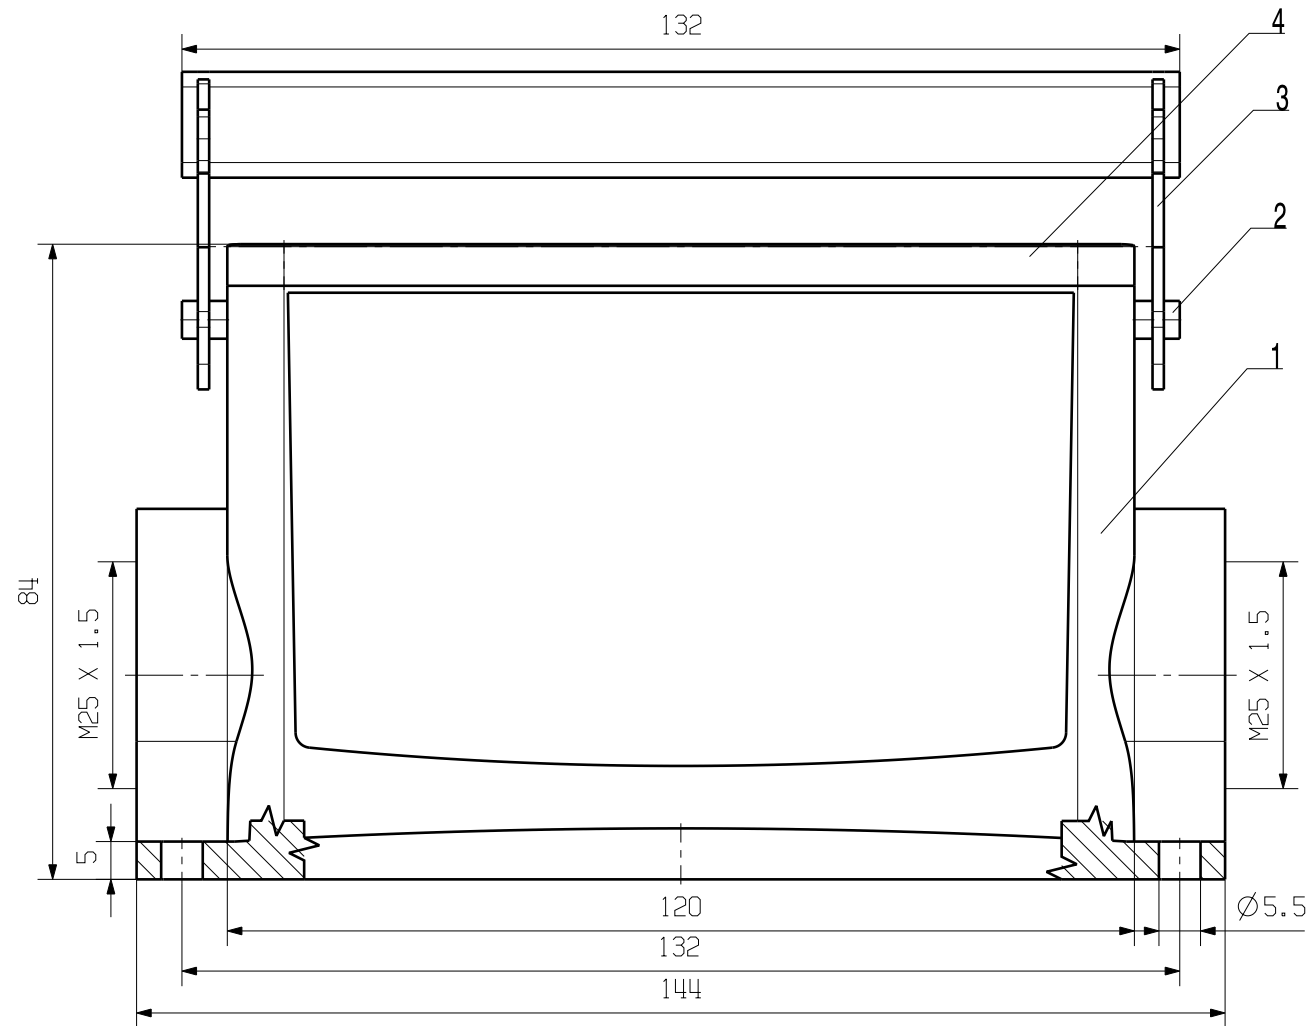

MASSE OHNE TOLERANZ SIND KEINE PRUEFMASSE
DIMS. WITHOUT TOLERANCE ARE NOT CONTROL DIMS.

4	SEALING	NBR
3	LOCKING	STAINLESS STEEL
2	LOCKING BOLTS	STAINLESS STEEL
1	BASE HOUSING	ALUMINIUM WITH POWDER COATING
ROHSTOFF-NR. R. PART NO.	TYP PART NAME	WERKSTOFF MATERIAL

MAX. NRN./NOS. ?		CAT.NO.: 1786910000	
MODIFICATION		DRAWING NO. ISSUE NO.	
Weidmüller		HDC 64D SLU 2M25G	
SCALE: 1/1		SOCKELGEHAEUSE	
SUPERSEDES:		BASE HOUSING	
DRAWN 21.10.2005 YANG_A		PRODUCT FILE:	
RESPONSIBLE			
CHECKED 31.10.2005 ZHANG_T			
APPROVED			

WEITERGABE SOWIE VERVIELFÄLTIGUNG DIESES DOKUMENTS, VERWERTUNG UND MITTEILUNG SEINES INHALTS SIND VERBOTEN, SOWEIT NICHT AUSDRUECKLICH GESTATTET.
ZUWIDERHANDLUNGEN VERPFLICHTEN ZU SCHADENERSATZ. ALLE RECHTE FUER DEN FALL DER PATENT-, GEBRAUCHSMUSTER- ODER GESCHMACKSMUSTEREINTRAGUNG VORBEHALTEN.
THE REPRODUCTION, DISTRIBUTION AND UTILIZATION OF THIS DOCUMENT AS WELL AS THE COMMUNICATION OF ITS CONTENTS TO OTHERS WITHOUT EXPLICIT AUTHORIZATION IS PROHIBITED.
OFFENDERS WILL BE HELD LIABLE FOR THE PAYMENT OF DAMAGES. ALL RIGHTS RESERVED IN THE EVENT OF THE GRANT OF A PATENT, UTILITY MODEL OR DESIGN.