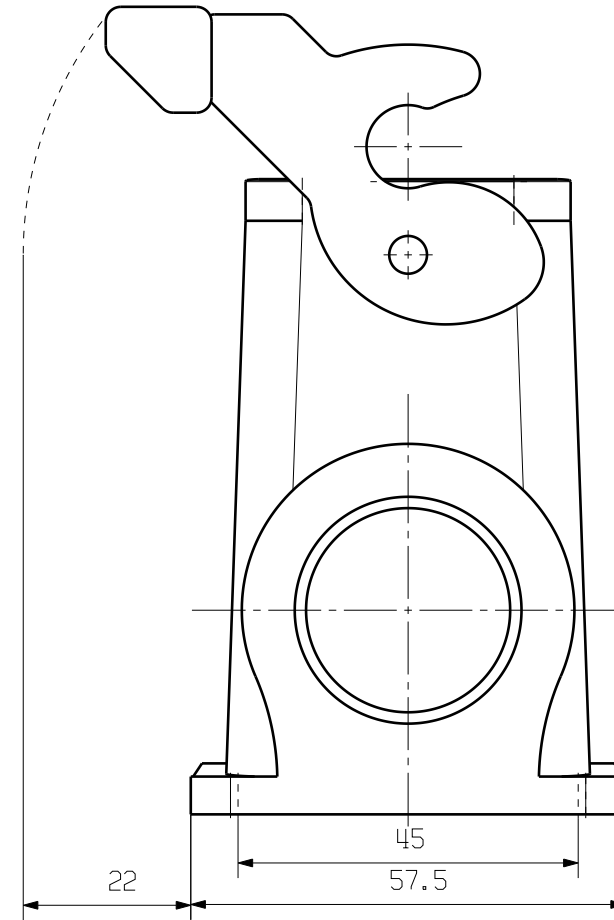

MASSE OHNE TOLERANZ SIND KEINE PRUEFMASSE  
 DIMS. WITHOUT TOLERANCE ARE NOT CONTROL DIMS.

4	SEALING	NBR
3	LOCKING	STAINLESS STEEL
2	LOCKING BOLTS	STAINLESS STEEL
1	BASE HOUSING	ALUMINIUM WITH POWDER COATING
ROHSTOFF-NR. R. PART NO.	TYP PART NAME	WERKSTOFF MATERIAL

MAX. NRN./NOS. ?		CAT.NO.: 1786910000	
MODIFICATION		DRAWING NO. ISSUE NO.	
Weidmüller		HDC 64D SLU 2M25G	
SCALE: 1/1		SOCKELGEHAEUSE	
SUPERSEDES:		BASE HOUSING	
DRAWN 21.10.2005 YANG_A		PRODUCT FILE:	
RESPONSIBLE			
CHECKED 31.10.2005 ZHANG_T			
APPROVED			