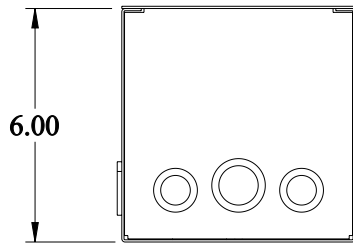

PART No. CSKO666

for more information visit

www.hamcfg.com

Data subject to change without notice

Isometric drawing Not to Scale

TOP VIEW

ISOMETRIC VIEW

SIDE VIEW

FRONT VIEW

SIDE VIEW

BOTTOM VIEW