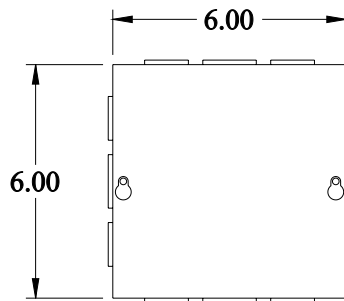

PART No. CSKO666

for more information visit

www.hamcfg.com

Data subject to change without notice

Isometric drawing Not to Scale

TOP VIEW

ISOMETRIC VIEW

SIDE VIEW

FRONT VIEW

SIDE VIEW

BOTTOM VIEW