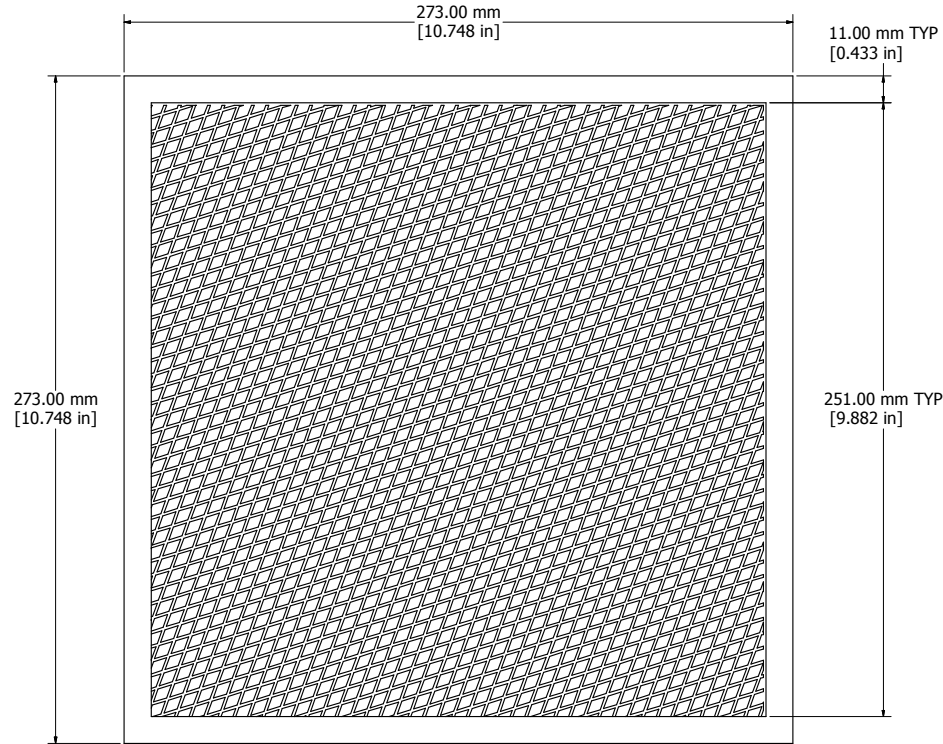

8 | 7 | 6 | 5 | 4 | 3 | 2 | 1

D

FRONT VIEW

SIDE VIEW

ISOMETRIC VIEW

XFF10
Filter Media - Aluminum

**HAMMOND
MANUFACTURING™**

XFF10