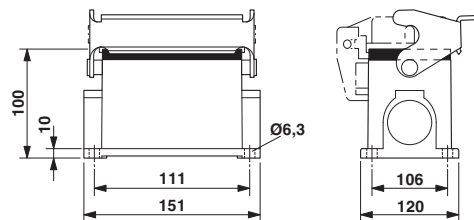

Technical data

Dimensions

Height	100 mm
Width	120 mm
Length	145 mm

Ambient conditions

Degree of protection of housing (IP)	IP65
Ambient temperature (operation)	-40 °C ... 125 °C

General

Note	For contact inserts HC-B48, DD216, M
Design	B48
Housing type	Box mounting bases
Locking type	With single locking latch
No. of cable exits	2

Ex Approvals

Approvals submitted

Approval details

Accessories

Accessories

Full screw connection

Cable gland - HC-K-KV-M40(19-28) - 1690655

Plastic screw connection up to 5 bar, thread length: 10 mm, cable diameter: 19 - 28 mm, WAF 46, screw connection: M40

Cable gland - HC-M-KV-M40(19-27) - 1690590

Metal screw connection up to 5 bar, thread length: 8 mm, cable diameter: 19 - 27 mm, WAF 43, screw connection: M40

Housing - HC-B 48-SMLD-100/O2M40 - 1604878

Accessories

Cable gland - HC-M-KV-M40(27-34) - 1607729

Metal screw connection up to 5 bar, thread length: 8 mm, cable diameter: 27 ... 34 mm, WAF 50, screw connection: M40

Drawings

Dimensioned drawing

Dimensional drawing