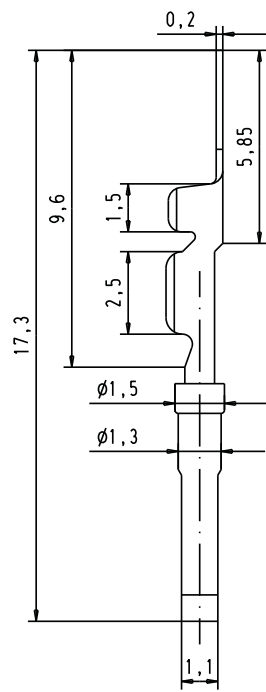

Alle Rechte vorbehalten/ All rights reserved

09560008265	0.76 $\mu\text{m Au}$
09560008267	3
Part number	Performance level

				Del.	Name
			Detail.	31376	20-JAN-03
			Insp.		
			Stand.		
31376	20-JAN-03	S.H.	HARTING EURL F-95972 Paris		
Mod.	Del.	Name			

 All Dim. in mm
 Orig. Size DIN A 4

D-Sub, high density,
 stamped female contact
 for AWG 24-26
 500 pcs reel, unrolling left

TB 0956000826x
 Sub.

Maßstab/
 Scale
 6 : 1
 Blatt / Page
 1