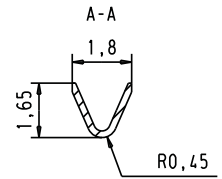

Alle Rechte vorbehalten/ All rights reserved

09560008265	0.76 $\mu\text{m Au}$
09560008267	3
Part number	Performance level

				Del.	Name
			Detail.	31376	20-JAN-03
			Insp.		
			Stand.		
31376	20-JAN-03	S.H.	HARTING EURL F-95972 Paris		
Mod.	Del.	Name			

 All Dim. in mm
 Orig. Size DIN A 4

D-Sub, high density,
 stamped female contact
 for AWG 24-26
 500 pcs reel, unrolling left

TB 0956000826x
 Sub.

Maßstab/
 Scale
 6 : 1
 Blatt / Page
 1