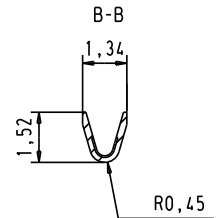

Alle Rechte vorbehalten/ All rights reserved

09560008265	0.76 $\mu\text{m Au}$
09560008267	3
Part number	Performance level

				Del.	Name
			Detail.	31376	20-JAN-03
			Insp.		
			Stand.		
31376	20-JAN-03	S.H.	HARTING EURL F-95972 Paris		
Mod.	Del.	Name			

 All Dim. in mm
 Orig. Size DIN A 4

D-Sub, high density,
 stamped female contact
 for AWG 24-26
 500 pcs reel, unrolling left

TB 0956000826x
 Sub.

Maßstab/
 Scale
 6 : 1
 Blatt / Page
 1