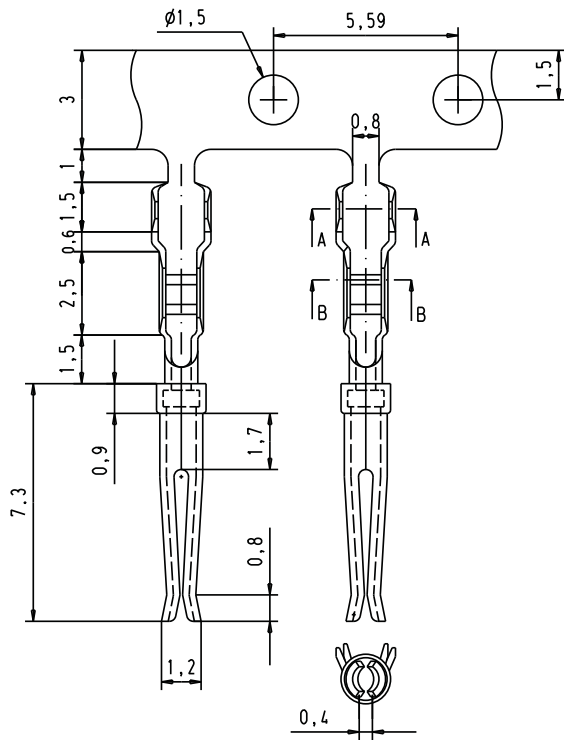

Alle Rechte vorbehalten/ All rights reserved

09560008265	0.76 $\mu\text{m Au}$
09560008267	3
Part number	Performance level

				Del.	Name
			Detail.	31376	20-JAN-03
			Insp.		
			Stand.		
31376	20-JAN-03	S.H.	HARTING EURL F-95972 Paris		
Mod.	Del.	Name			

 All Dim. in mm
 Orig. Size DIN A 4

D-Sub, high density,
 stamped female contact
 for AWG 24-26
 500 pcs reel, unrolling left

TB 0956000826x
 Sub.

Maßstab/
 Scale
 6 : 1
 Blatt / Page
 1