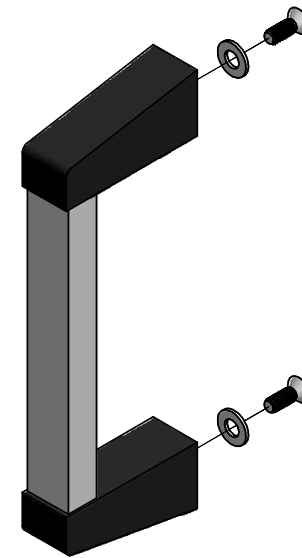

SIDE VIEW

EXPLODED HANDLE ASSEMBLY

BOTTOM VIEW

1427MBC,BB,GC		
Part #	Pastic End Post	Aluminum Bar Handle
1427MBC	Black	Clear
1427MBB	Black	Black
1427MGC	Grey	Clear
Hardware		
2 Screws - Countersink M4 x 10		
2 Washers		
**note handle sold singly		

HAMMOND  
MANUFACTURING™

1427MBC,BB,GC