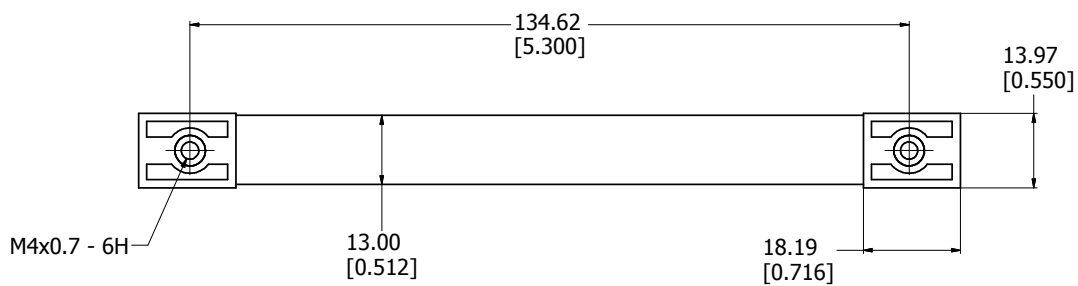

SIDE VIEW

EXPLODED HANDLE ASSEMBLY

BOTTOM VIEW

1427MBC,BB,GC		
Part #	Pastic End Post	Aluminum Bar Handle
1427MBC	Black	Clear
1427MBB	Black	Black
1427MGC	Grey	Clear
Hardware		
2 Screws - Countersink M4 x 10		
2 Washers		
**note handle sold singly		