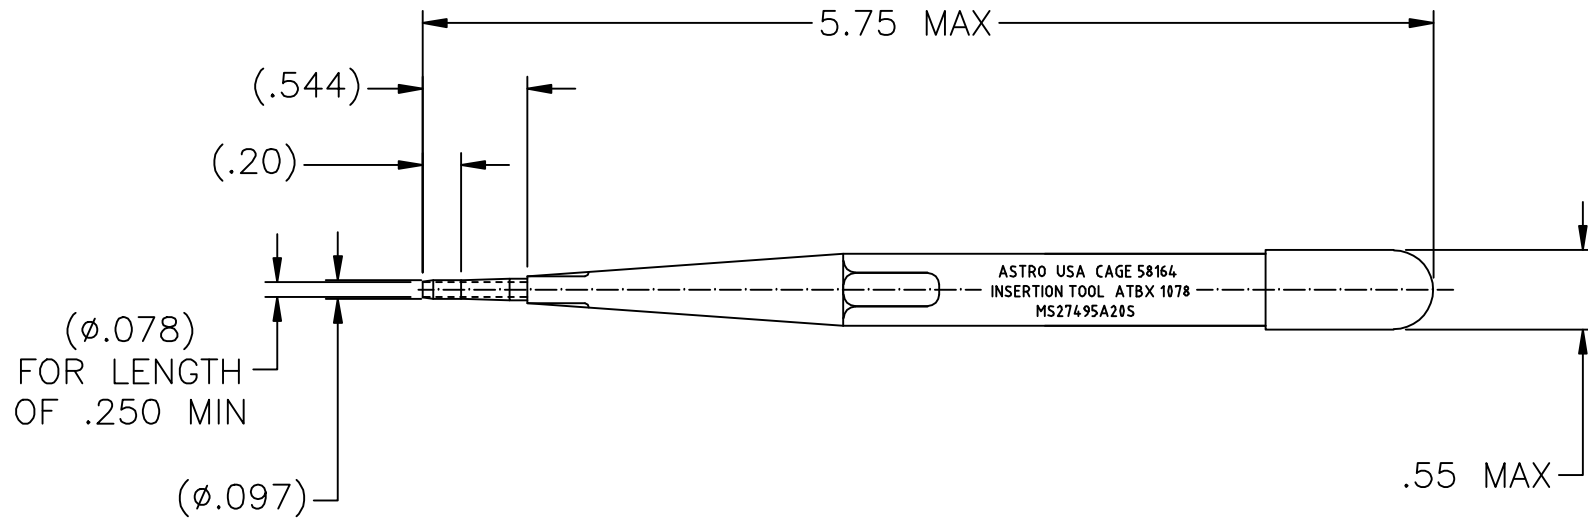

# ATBX 1078-ENV

**UNCONTROLLED DOCUMENT**  
**WILL NOT BE UPDATED**

2. COLOR CODE: RED.

NOTES: 1. THIS IS AN AUTOCAD DRAWING, DO NOT CHANGE MANUALLY.

				<p>THESE DRAWINGS, SPECIFICATIONS OR OTHER DATA ARE AND REMAIN, THE PROPERTY OF ASTRO TOOL CORP. AND MUST BE RETURNED UPON REQUEST. THEY CONTAIN INFORMATION OWNED AND/OR DEVELOPED BY ASTRO AT ITS OWN PRIVATE EXPENSE AND MAY NOT BE USED, DUPLICATED OR DISCLOSED TO OTHERS, IN WHOLE OR IN PART FOR DESIGN, MANUFACTURE OR PROCUREMENT WITHOUT THE WRITTEN PERMISSION OF ASTRO TOOL CORP. EACH AND EVERY TIME.</p>	<p>SCALE: N.T.S.</p>	<p>UNLESS OTHERWISE SPECIFIED: DECIMALS: .XXX ± .005 .XX ± .010 .X ± .030</p> <p>ANGLES: ± 1°</p>	 <p>21615 S.W. TUALATIN VALLEY HWY., BEAVERTON OR 97006</p>	CAGE 58164	
A	NEW RELEASE.	DYO	02-11-16	MMK	<p>DWN BY: DYO</p>			<p>DESCRIPTION: ENVELOPE DRAWING: ATBX 1078 TWEEZER, INSERTION, STRAIGHT 20 GA</p>	
REV.	DESCRIPTION	BY	DATE	APR.	<p>DATE: 02-11-16</p>		<p>APPROVED:</p>	PART NO.	A