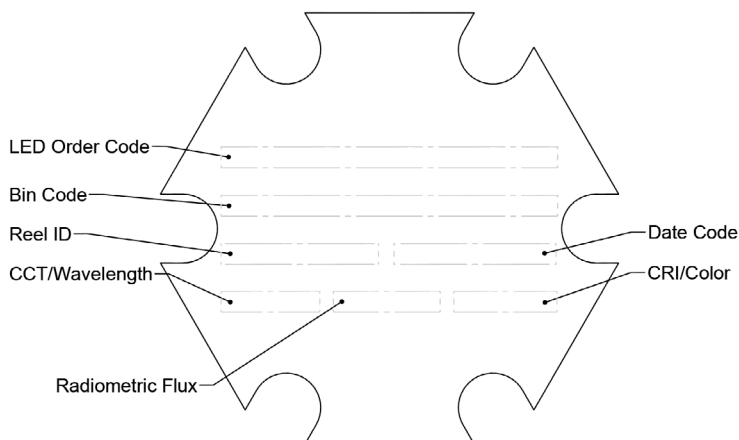

## Product Selection Guide

Color	Part Number	Description	Beam Angle	Peak Wave length	Vf	Flux (mW)	uMol/s	uMol/J	uMol/s	uMol/J
					@ 350mA, Tj 25C				@700mA, Tj 85C	
 Deep Blue 455nm	LST1-01F06-RYL1-00	Starboard, Osram OSOLON SSL 120, Deep Blue	120°	455nm	2.85	687	2.60	2.60	4.20	2.10
 Green 530nm	LST1-01F06-GRN1-00	Starboard, Osram OSOLON SSL 120, Green	120°	530nm	3.20	281	1.22	1.09	1.73	0.77
 White 4000K	LST1-01F06-4070-00	Starboard, Osram OSOLON Square, 4000K / 70CRI	120°	n/a	3.00	516	2.34	2.39	4.10	2.09
 Hyper Red 655nm	LST1-01F06-PRD1-00	Starboard, Osram OSOLON SSL 120, Hyper Red	120°	655nm	2.15	450	2.47	3.29	4.35	2.68
 Far Red 735nm	LST1-01F06-FRD1-00	Starboard, Osram OSOLON SSL 120, Far Red	120°	735nm	1.85	282	1.60	2.48	2.70	1.98

All values shown above are typical. Please reference the marking on the starboard back side for actual values.  
Do not look into the light emitting from these LEDs as it is harmful to the human eye.  
Eye injury may result. Use skin and eye protection as necessary.  
Other beam angles and colors available upon request

### Detailed Back-Side Labeling