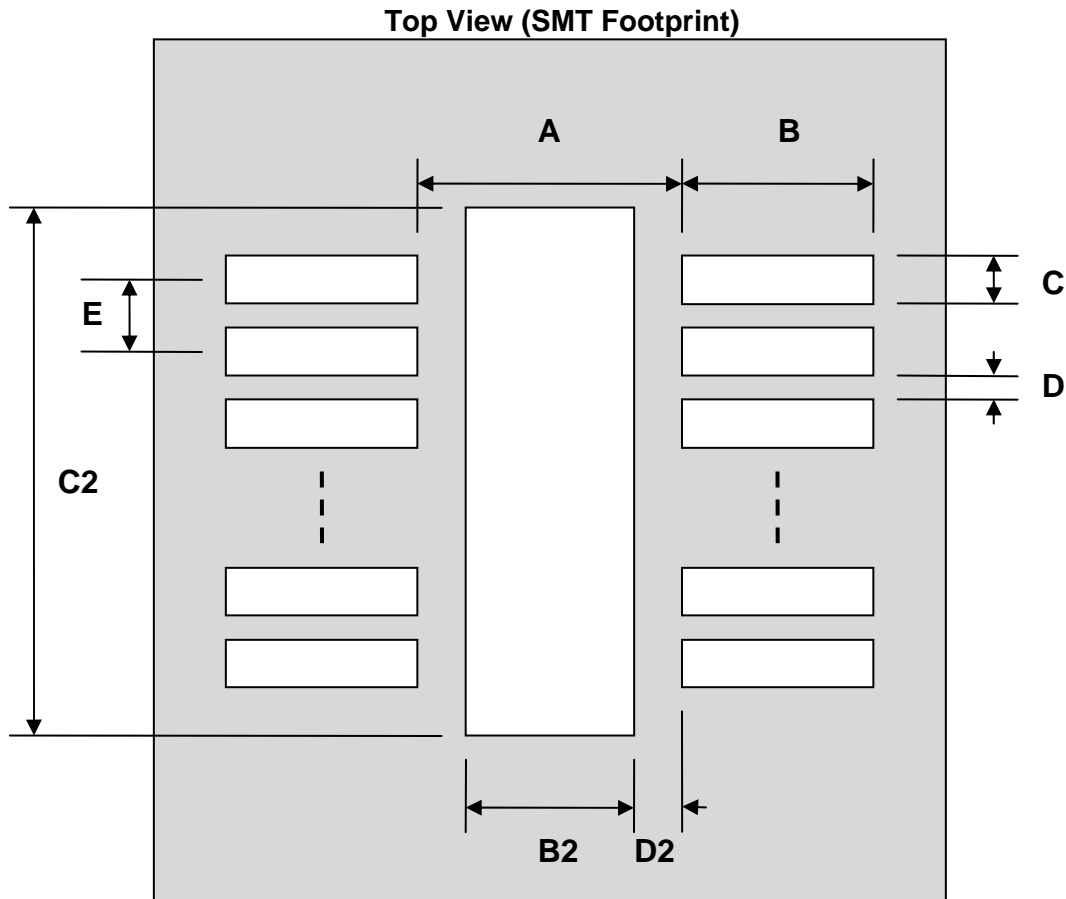

## DFN-8 Stencil (0.65 mm pitch, 3.0 x 3.0 mm body)

REF.	DIMENSIONS					
	mm			inches		
	MIN.	TYP.	MAX.	MIN.	TYP.	MAX.
A		2.20				
B		0.60				
C		0.30				
B2		1.40				
C2		2.30				
D		0.35				
D2		0.40				
E		0.65				

(Representative drawing only - not to scale)