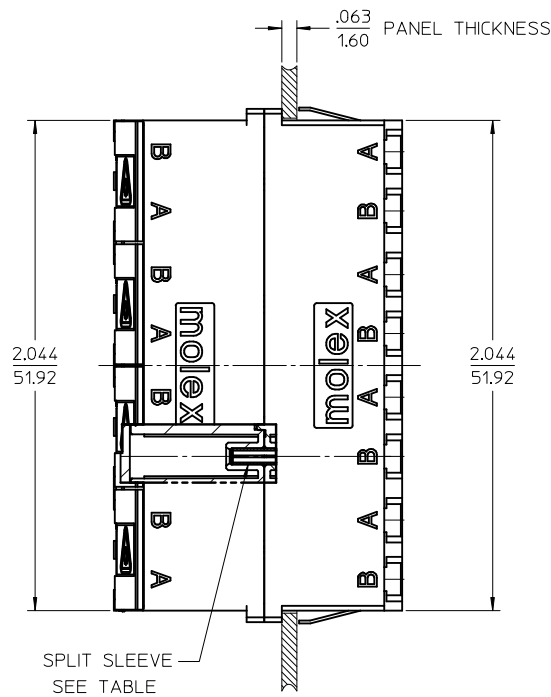

LC 8 PORT ADAPTER		SPLIT SLEEVE
P/N	COLOR	MATERIAL
106121-0300	BLUE	CERAMIC
106121-0301	GREEN	
106121-0302	BEIGE	PHOSPHOR BRONZE
106121-0303	AQUA	

ISO VIEW

NOTES:
 1. ALL DIMENSIONS ARE FOR REFERENCE.
 2. DUST CAPS SHOWN IN ISO VIEW ONLY.

ENTER DESCRIPTION EC NO: MF2015-0403 DRWNSDXIE 2015/06/11 CHKD: WCHEN APPR: WCHEN 2015/09/25	QUALITY SYMBOLS	GENERAL TOLERANCES (UNLESS SPECIFIED)	DIMENSION STYLE	SCALE	DESIGN UNITS	THIRD ANGLE PROJECTION
	▽=0	mm INCH	IN/MM	2.5:1	INCH	
	▽=0	4 PLACES ± --- ± ---	DRAWN BY DATE	TITLE		
	▽=0	3 PLACES ± --- ± ---	YBELENKIY 2011/09/07	LC 8 PORT ADAPTER SNAP MOUNT W/SHUTTERS		
	2 PLACES ± --- ± ---	CHECKED BY DATE	DOCUMENT NO.			
	1 PLACE ± --- ± ---	APPROVED BY DATE	SD-106121-0300			
	0 PLACE ± --- ± ---	WCHEN 2012/02/06	SHEET NO.			
	ANGULAR ± --- °	MATERIAL NO.	1 OF 1			
	DRAFT WHERE APPLICABLE MUST REMAIN WITHIN DIMENSIONS	SEE TABLE	THIS DRAWING CONTAINS INFORMATION THAT IS PROPRIETARY TO MOLEX INCORPORATED AND SHOULD NOT BE USED WITHOUT WRITTEN PERMISSION			