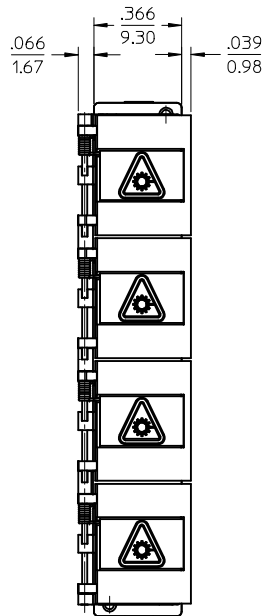

LC 8 PORT ADAPTER		SPLIT SLEEVE
P/N	COLOR	MATERIAL
106121-0300	BLUE	CERAMIC
106121-0301	GREEN	
106121-0302	BEIGE	PHOSPHOR BRONZE
106121-0303	AQUA	

ISO VIEW

NOTES:
 1. ALL DIMENSIONS ARE FOR REFERENCE.
 2. DUST CAPS SHOWN IN ISO VIEW ONLY.

ENTER DESCRIPTION EC NO: MF2015-0403 DRWNSDXIE 2015/06/11 CHKD: WCHEN APPR: WCHEN 2015/09/25	QUALITY SYMBOLS	GENERAL TOLERANCES (UNLESS SPECIFIED)	DIMENSION STYLE	SCALE	DESIGN UNITS	THIRD ANGLE PROJECTION
	▽=0	mm INCH	IN/MM	2.5:1	INCH	
	▽=0	4 PLACES ± --- ± ---	DRAWN BY DATE	TITLE		
	▽=0	3 PLACES ± --- ± ---	YBELENKIY 2011/09/07	LC 8 PORT ADAPTER SNAP MOUNT W/SHUTTERS		
	2 PLACES ± --- ± ---	CHECKED BY DATE	DOCUMENT NO.			
	1 PLACE ± --- ± ---	APPROVED BY DATE	SD-106121-0300			
	0 PLACE ± --- ± ---	WCHEN 2012/02/06	SHEET NO.			
	ANGULAR ± --- °	MATERIAL NO.	1 OF 1			
	DRAFT WHERE APPLICABLE MUST REMAIN WITHIN DIMENSIONS	SEE TABLE	THIS DRAWING CONTAINS INFORMATION THAT IS PROPRIETARY TO MOLEX INCORPORATED AND SHOULD NOT BE USED WITHOUT WRITTEN PERMISSION			