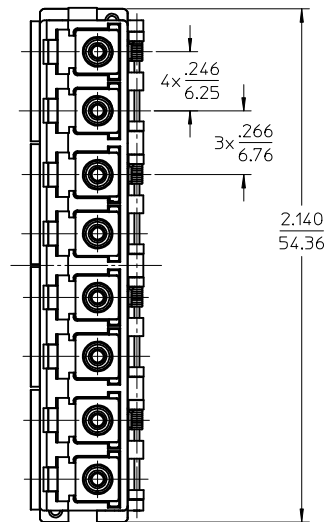

LC 8 PORT ADAPTER		SPLIT SLEEVE
P/N	COLOR	MATERIAL
106121-0300	BLUE	CERAMIC
106121-0301	GREEN	
106121-0302	BEIGE	PHOSPHOR BRONZE
106121-0303	AQUA	

ISO VIEW

NOTES:
 1. ALL DIMENSIONS ARE FOR REFERENCE.
 2. DUST CAPS SHOWN IN ISO VIEW ONLY.

ENTER DESCRIPTION EC NO: MF2015-0403 DRWNSDXIE 2015/06/11 CHKD: WCHEN APPR: WCHEN 2015/09/25	QUALITY SYMBOLS	GENERAL TOLERANCES (UNLESS SPECIFIED)	DIMENSION STYLE	SCALE	DESIGN UNITS	THIRD ANGLE PROJECTION
	▽=0	mm INCH	IN/MM	2.5:1	INCH	
	▽=0	4 PLACES ± --- ± ---	DRAWN BY DATE	TITLE		
	▽=0	3 PLACES ± --- ± ---	YBELENKIY 2011/09/07	LC 8 PORT ADAPTER SNAP MOUNT W/SHUTTERS		
	2 PLACES ± --- ± ---	CHECKED BY DATE	DOCUMENT NO.			
	1 PLACE ± --- ± ---	APPROVED BY DATE	SD-106121-0300			
	0 PLACE ± --- ± ---	WCHEN 2012/02/06	SHEET NO.			
	ANGULAR ± --- °	MATERIAL NO.	1 OF 1			
	DRAFT WHERE APPLICABLE MUST REMAIN WITHIN DIMENSIONS	SEE TABLE	THIS DRAWING CONTAINS INFORMATION THAT IS PROPRIETARY TO MOLEX INCORPORATED AND SHOULD NOT BE USED WITHOUT WRITTEN PERMISSION			