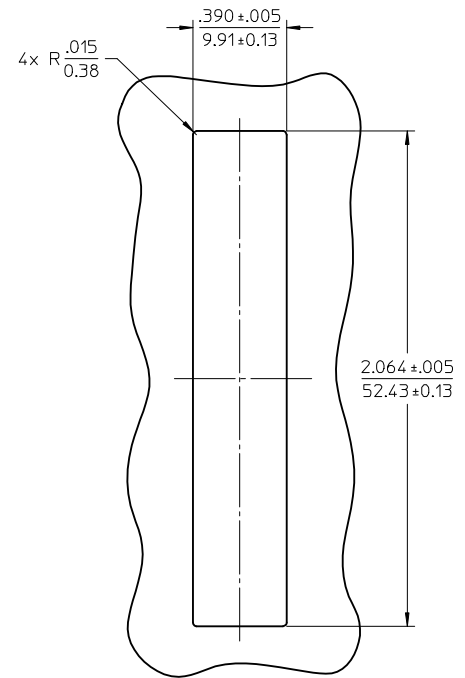

LC 8 PORT ADAPTER		SPLIT SLEEVE
P/N	COLOR	MATERIAL
106121-0300	BLUE	CERAMIC
106121-0301	GREEN	
106121-0302	BEIGE	PHOSPHOR BRONZE
106121-0303	AQUA	

ISO VIEW

NOTES:
 1. ALL DIMENSIONS ARE FOR REFERENCE.
 2. DUST CAPS SHOWN IN ISO VIEW ONLY.

ENTER DESCRIPTION EC NO: MF2015-0403 DRWNSDXIE 2015/06/11 CHKD: WCHEN APPR: WCHEN 2015/09/25	QUALITY SYMBOLS	GENERAL TOLERANCES (UNLESS SPECIFIED)	DIMENSION STYLE	SCALE	DESIGN UNITS	THIRD ANGLE PROJECTION
	▽=0	mm INCH	IN/MM	2.5:1	INCH	
	▽=0	4 PLACES ± --- ± ---	DRAWN BY DATE	TITLE		
	▽=0	3 PLACES ± --- ± ---	YBELENKIY 2011/09/07	LC 8 PORT ADAPTER SNAP MOUNT W/SHUTTERS		
	2 PLACES ± --- ± ---	CHECKED BY DATE	DOCUMENT NO.			
	1 PLACE ± --- ± ---	APPROVED BY DATE	SD-106121-0300			
	0 PLACE ± --- ± ---	WCHEN 2012/02/06	SHEET NO.			
	ANGULAR ± --- °	MATERIAL NO.	1 OF 1			
	DRAFT WHERE APPLICABLE MUST REMAIN WITHIN DIMENSIONS	SEE TABLE	THIS DRAWING CONTAINS INFORMATION THAT IS PROPRIETARY TO MOLEX INCORPORATED AND SHOULD NOT BE USED WITHOUT WRITTEN PERMISSION			