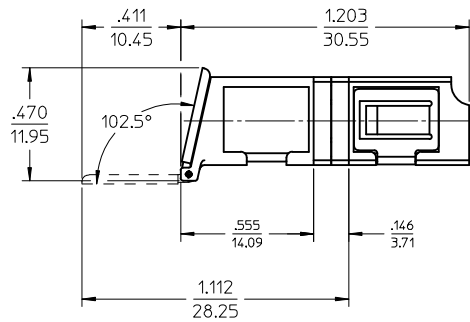

LC 8 PORT ADAPTER		SPLIT SLEEVE
P/N	COLOR	MATERIAL
106121-0300	BLUE	CERAMIC
106121-0301	GREEN	
106121-0302	BEIGE	PHOSPHOR BRONZE
106121-0303	AQUA	

ISO VIEW

NOTES:
 1. ALL DIMENSIONS ARE FOR REFERENCE.
 2. DUST CAPS SHOWN IN ISO VIEW ONLY.

ENTER DESCRIPTION EC NO: MF2015-0403 DRWNSDXIE 2015/06/11 CHKD: WCHEN APPR: WCHEN 2015/09/25	QUALITY SYMBOLS	GENERAL TOLERANCES (UNLESS SPECIFIED)	DIMENSION STYLE	SCALE	DESIGN UNITS	THIRD ANGLE PROJECTION
	▽=0	mm INCH	IN/MM	2.5:1	INCH	
	▽=0	4 PLACES ± --- ± ---	DRAWN BY DATE	TITLE		
	▽=0	3 PLACES ± --- ± ---	YBELENKIY 2011/09/07	LC 8 PORT ADAPTER SNAP MOUNT W/SHUTTERS		
	2 PLACES ± --- ± ---	CHECKED BY DATE	DOCUMENT NO.			
	1 PLACE ± --- ± ---	APPROVED BY DATE	SD-106121-0300			
	0 PLACE ± --- ± ---	WCHEN 2012/02/06	SHEET NO.			
	ANGULAR ± --- °	MATERIAL NO.	1 OF 1			
	DRAFT WHERE APPLICABLE MUST REMAIN WITHIN DIMENSIONS	SEE TABLE	THIS DRAWING CONTAINS INFORMATION THAT IS PROPRIETARY TO MOLEX INCORPORATED AND SHOULD NOT BE USED WITHOUT WRITTEN PERMISSION			