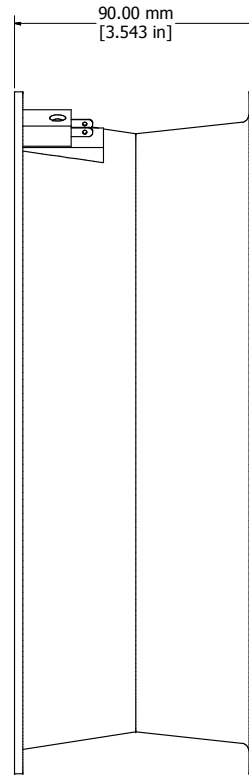

TOP VIEW

SIDE VIEW

ISOMETRIC VIEW

FAN10A115
Finish - Housing - Black Painted Aluminum
- Fan - Black Plastic
Rated - 115 VAC, 50/60 Hz, 0.29 Amps
Free Flow Air Delivery - 550 CFM

**HAMMOND
MANUFACTURING™**