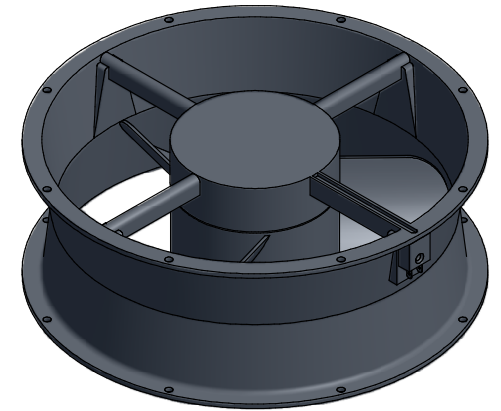

TOP VIEW

SIDE VIEW

ISOMETRIC VIEW

FAN10A115
Finish - Housing - Black Painted Aluminum
- Fan - Black Plastic
Rated - 115 VAC, 50/60 Hz, 0.29 Amps
Free Flow Air Delivery - 550 CFM

**HAMMOND
MANUFACTURING™**

FAN10A115

www.hammondmfg.com