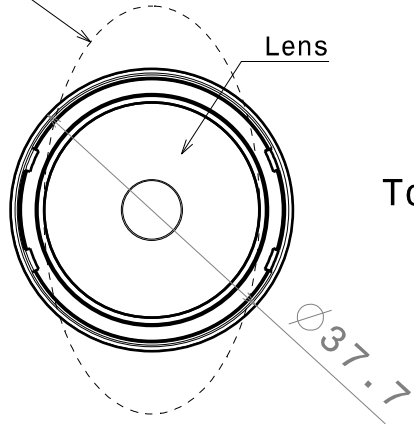

1

Isometric view

Front view

Oval beam direction

Top view

Materials:  
 Lens PMMA  
 Holder PC, BLACK  
 Tape Pu foam

This drawing is our property.  
 It can't be reproduced  
 or communicated without  
 our written agreement.

Ledil Oy  
 Tehdaskatu 13  
 FIN-24100 SALO  
 Finland

DRAWING TITLE  
**Datasheet EVA-LUXEON-M-WITH-TAPE Assembly**

DRAWN BY  
 mav

DATE  
 12.4.2012

CHECKED BY  
 sn

DATE  
 12.4.2012

SIZE  
**A4**

DRAWING NUMBER

REV  
**1**

DESIGNED BY  
 pl

DATE  
 17.02.2011

SCALE  
 2:1

WEIGHT (g)

SHEET

1/1

D