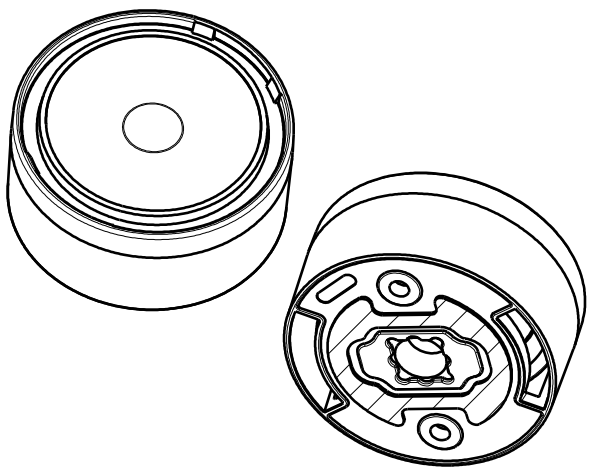

D

C

B

A

4

3

2

1

1

Isometric view

Front view

Oval beam direction

Top view

Materials:  
 Lens PMMA  
 Holder PC, BLACK  
 Tape Pu foam

This drawing is our property.  
 It can't be reproduced  
 or communicated without  
 our written agreement.

Ledil Oy  
 Tehdaskatu 13  
 FIN-24100 SALO  
 Finland

DRAWING TITLE  
**Datasheet EVA-LUXEON-M-WITH-TAPE Assembly**

DRAWN BY  
 mav

DATE  
 12.4.2012

CHECKED BY  
 sn

DATE  
 12.4.2012

SIZE  
**A4**

DRAWING NUMBER

REV  
**1**

DESIGNED BY  
 pl

DATE  
 17.02.2011

SCALE  
 2:1

WEIGHT (g)

SHEET

1/1

D