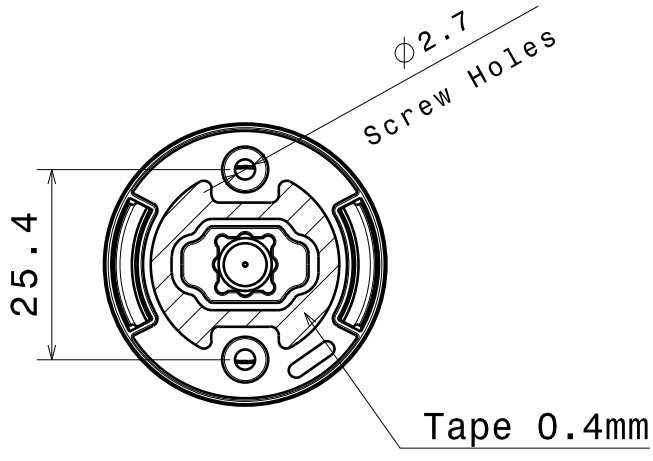

1

Isometric view

Front view

Oval beam direction

Top view

Materials:  
 Lens PMMA  
 Holder PC, BLACK  
 Tape Pu foam

This drawing is our property.  
 It can't be reproduced  
 or communicated without  
 our written agreement.

Ledil Oy  
 Tehdaskatu 13  
 FIN-24100 SALO  
 Finland

DRAWING TITLE  
**Datasheet EVA-LUXEON-M-WITH-TAPE Assembly**

DRAWN BY  
 mav

DATE  
 12.4.2012

CHECKED BY  
 sn

DATE  
 12.4.2012

SIZE  
**A4**

DRAWING NUMBER

REV  
**1**

DESIGNED BY  
 pl

DATE  
 17.02.2011

SCALE  
 2:1

WEIGHT (g)

SHEET

1/1

D