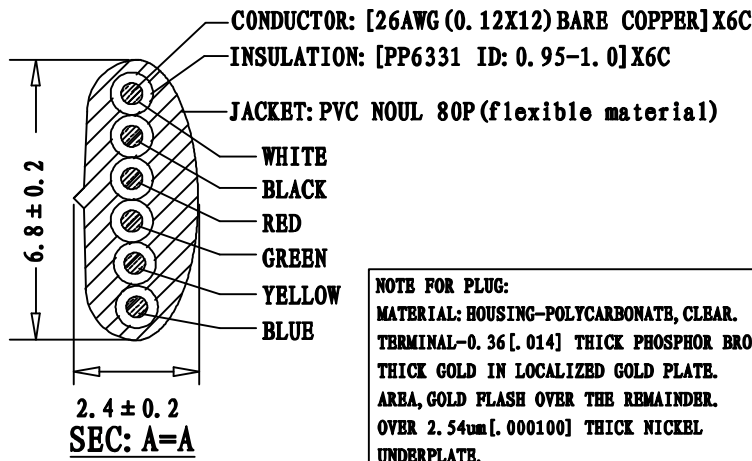

PACKAGE: INDIVIDUAL PE BAG.

NOTE FOR PLUG:
 MATERIAL: HOUSING-POLYCARBONATE, CLEAR.
 TERMINAL-0.36 [.014] THICK PHOSPHOR BRONZE.
 THICK GOLD IN LOCALIZED GOLD PLATE.
 AREA, GOLD FLASH OVER THE REMAINDER.
 OVER 2.54um [.000100] THICK NICKEL
 UNDERPLATE.

P1	COLOR
1	WHITE
2	BLACK
3	RED
4	GREEN
5	YELLOW
6	BLUE

PART NO	DRAWING NO	BUYER COLOR	VENDOR COLOR	RETRACTED LENGTH ("L3")	CUSTOMER Accepted ("L2")	CUT LENGTH "L1"
523-26-6600-WH-0005F	A	White	W-103 LIGHT	540 ± 50	5.0FT-5.75FT	2600-2800
523-26-6600-WH-0007F	B	White	W-103 LIGHT	740 ± 50	7.0FT-8.05FT	3700-3900
523-26-6600-WH-0010F	C	White	W-103 LIGHT	1000 ± 50	10.0FT-11.5FT	5000-5200
523-26-6600-WH-0012F	D	White	W-103 LIGHT	1300 ± 50	12.0FT-13.8FT	6400-6600
523-26-6600-WH-0014F	E	White	W-103 LIGHT	1350 ± 50	14.0FT-16.1FT	6900-7100
523-26-6600-WH-0025F	F	White	W-103 LIGHT	3400 ± 50	25.0FT-28.75FT	13200-13400

REVISE	VERSION	BASIS	CONTENTS
12-02-20	A/0	T0210A	NEW DRAWING

CnC Tech, LLC Industrial Cable and Connector Technology	
IDRAWING NO: 671-339	CUSTOMER: L-671
ITEM NO: 6C COILD CORD P+0 PLUG	UNIT: mm
DATE: 2012-02-20	ISSUE: (A/0)
DRAWN: QB:	QA:
SALES DEPT:	SALES MANAGER: