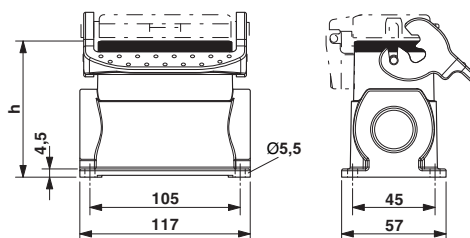

#### Dimensions

Height	67 mm
Width	57 mm
Length	117 mm

### General

Housing type	Box mounting bases
Locking type	with single locking latch
No. of cable outlets	2
Cable outlet	lateral
Screw connection	none
Type of the screw connection	2x M25
Protective cover	yes
Housing material	Aluminum die-cast
Housing surface material	Powder-coated, gray
Seal material	NBR
Material lock	Stainless steel, handle: PA
Material grip body interlock	PA
Material, protective cover	PA

## Drawings

Dimensional drawing

Dimensional drawing; h = 67 mm