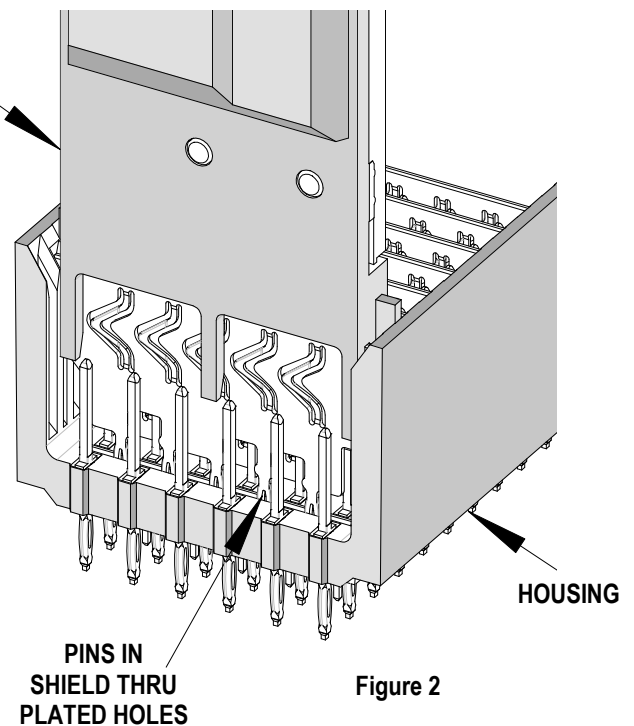

1. In some cases it may be necessary to straighten a bent pin with the tweezers to allow access with the pliers.

NOTE: If a signal pin is broken off at the housing surface, it can be pushed out from the other side using a 0.46 to 0.71mm (.018" to .020") diameter steel pin.

1. If a single pin or pins need to be replaced, use a 62201-5700 Single Pin Replacement Tool to replace the pin(s). See ATS-622015700 specification sheet for instructions.

WARNING: Once a signal pin has been used, NEVER try to reuse it even though it may look fine. NEVER replace a pin in the same through plated hole more than two (2) times.

OPERATION:

REPLACING SHIELDS:

Once a damaged VHDM® or VHDM®-H shield has been removed follow the instructions below:

1. Slide a new shield into the replacement tool until it stops. Make sure it is centered in the tool and is in the proper orientation. See Figure 1.
2. Slowly insert the replacement tool into the housing. The ribs on the replacement tool should align with the slots in the housing. Make sure that the replacement tool is clear of any other pins and shields in the housing.

1. Gently push the replacement tool down until it stops. The new shield pins should pass through the housing and the plated-through holes in the backplane. See Figure 2.