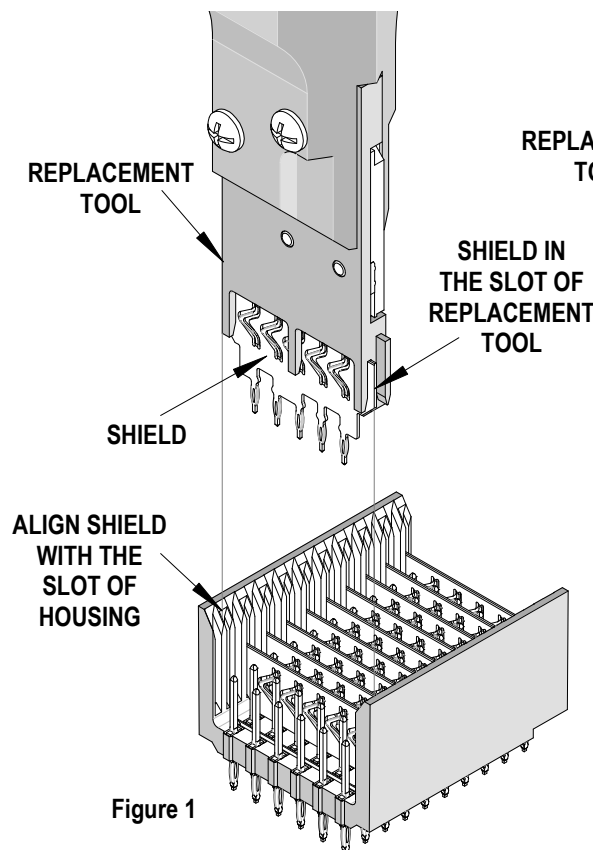

1. In some cases it may be necessary to straighten a bent pin with the tweezers to allow access with the pliers.

NOTE: If a signal pin is broken off at the housing surface, it can be pushed out from the other side using a 0.46 to 0.71mm (.018" to .020") diameter steel pin.

1. If a single pin or pins need to be replaced, use a 62201-5700 Single Pin Replacement Tool to replace the pin(s). See ATS-622015700 specification sheet for instructions.

WARNING: Once a signal pin has been used, NEVER try to reuse it even though it may look fine. NEVER replace a pin in the same through plated hole more than two (2) times.

OPERATION:

REPLACING SHIELDS:

Once a damaged VHDM® or VHDM®-H shield has been removed follow the instructions below:

1. Slide a new shield into the replacement tool until it stops. Make sure it is centered in the tool and is in the proper orientation. See Figure 1.
2. Slowly insert the replacement tool into the housing. The ribs on the replacement tool should align with the slots in the housing. Make sure that the replacement tool is clear of any other pins and shields in the housing.

1. Gently push the replacement tool down until it stops. The new shield pins should pass through the housing and the plated-through holes in the backplane. See Figure 2.