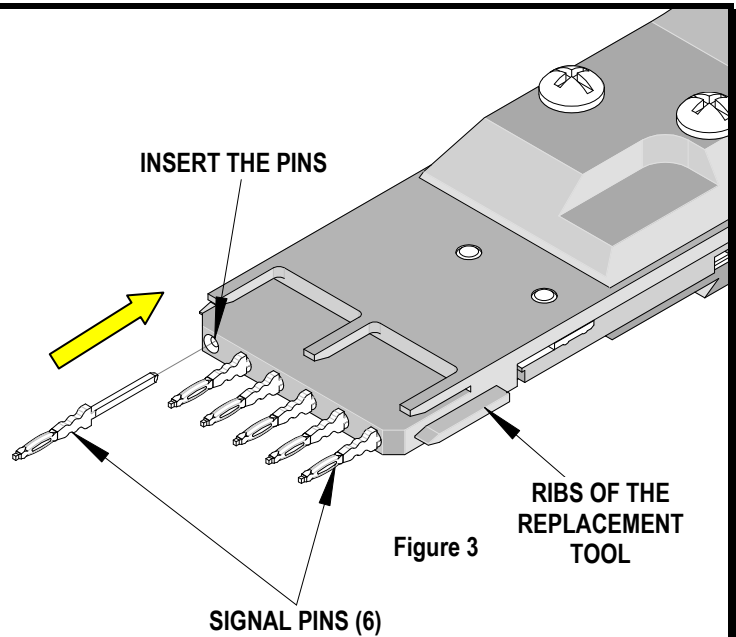

4. If more force is needed, use a plastic small hammer to aid in seating the shield. Gently tap the top of the replacement tool with the plastic hammer until the shield is fully seated.
5. When the new shield is in place, slowly remove the replacement tool. Be careful not to damage any pins or shields in the connector.

REPLACING A ROW OF SIGNAL PINS

After a complete row of signal pins has been removed, follow the steps below to load a new row.

1. Using the same replacement tool insert the (6) signal pins into the holes in the bottom of the tool. Make sure the pin shoulders are flush with the bottom edge of the replacement tool and are in the proper position and direction. See Figure 3.
2. Slowly insert the replacement tool into the housing. The ribs on the replacement tool should align with the slots in the housing. Make sure that the replacement tool is clear of any other pins and shields in the housing.
3. Gently push the replacement tool down so the (6) pins are inserted through the housing and the plated thru holes in the backplane. See Figure 4.
4. If more force is needed, use a plastic small hammer to aid in seating the shield. Gently tap the top of the replacement tool with the plastic hammer until the shield is fully seated.
5. When the new pins are in place, slowly remove the replacement tool. Be careful not to damage any signal pins or shields in the connector.

Molex does not offer repair parts for this tool due to the inexpensive nature of the tool.