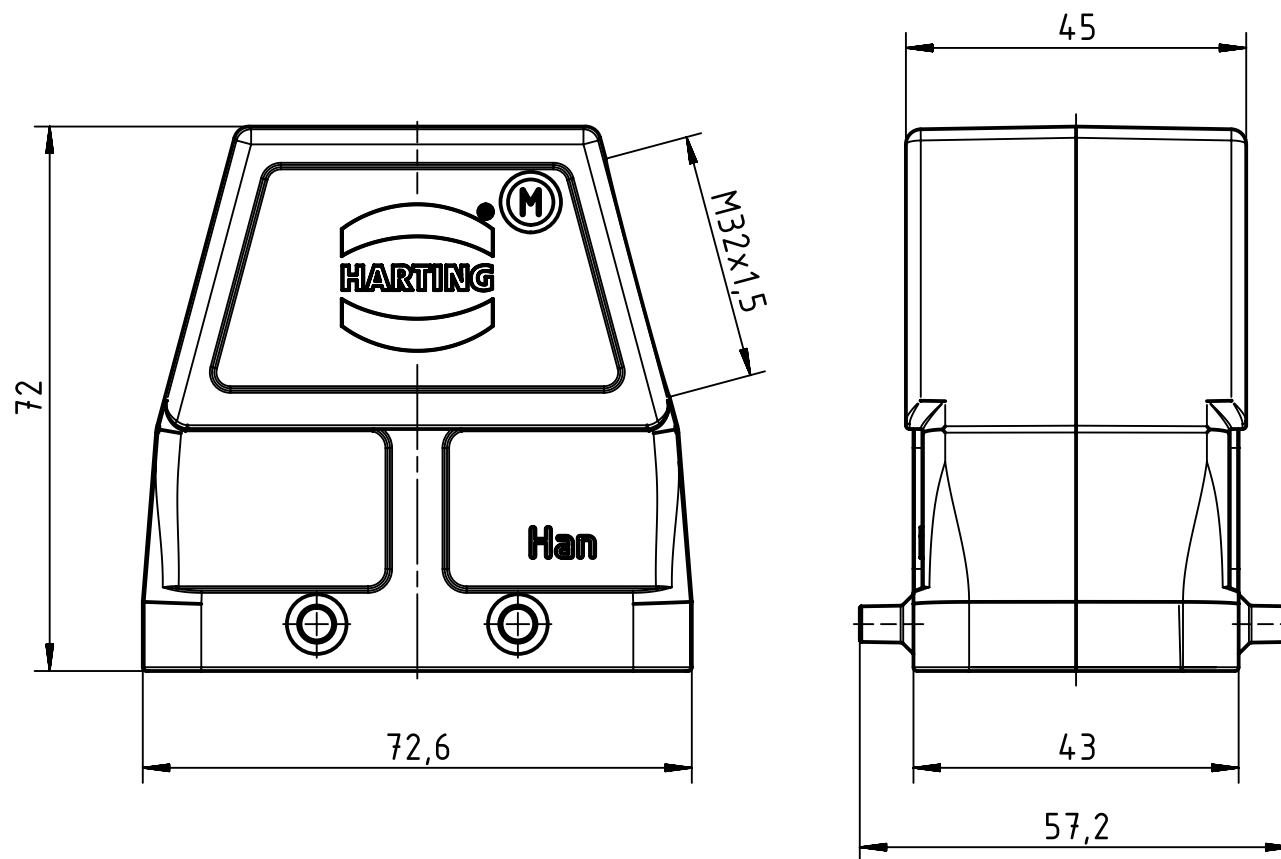

A

B

C

D

	All Dimensions in mm Original Size DIN A4	Scale 1:1	Free size tol.		Ref.	
	All rights reserved Department EL PD - DE	Created by SCHULZI	Inspected by BERGHORN	Standardisation TIEMANNA	Date 2014-07-21	State Final Release
HARTING Electric GmbH & Co. KG D-32339 Espelkamp		Title Han B Hood Side Entry HC 4 Pegs M32			Doc-Key / ECM-Nr. 100232881/UGD/004/A 500000061817	
		Type TB	Number 19 30 010 0527		Rev. A	Page 1/1