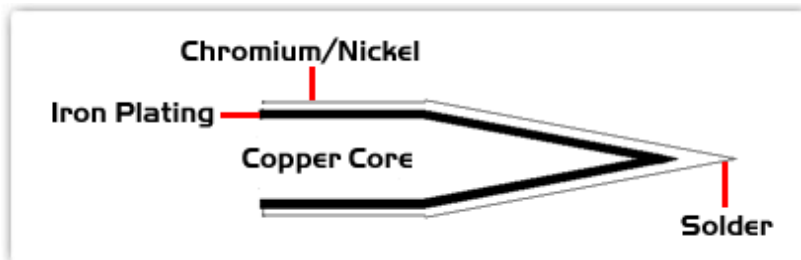

### Technical Specifications

#### EBM80TZ160

*Tweezers Cartridge Pair - Blade Tip 15.75mm (0.62")*

Tip Style: Tweezers  
 Tip Width: 15.75mm (0.62")  
 Tip Length: 9.00mm (0.35")

800 Type Cartridge <sup>1</sup> :	420°C - 475°C
RoHS Compliant <sup>2</sup> / Lead Free:	YES
For Use With:	EB-9000S-1, EB-9000S-2, MX500 and MX5000

### Material Composition

**All components are RoHS compliant and Lead-Free.**

<sup>1</sup> Easy Braid Co. tip cartridges will typically idle within a temperature range of +/-1.1°C. However, there is variation in idle temperature across tip geometries within an individual temperature series. Easy Braid Co. offers a wide variety of tip geometries from 0.25mm fine point tip to 5mm chisel. The length and geometry of a tip will have an influence on the tip idle temperature. To accurately measure idle temperature it will depend greatly on the measurement method, technique and equipment used. Two different methods or the use of alternative equipment will produce different test results.