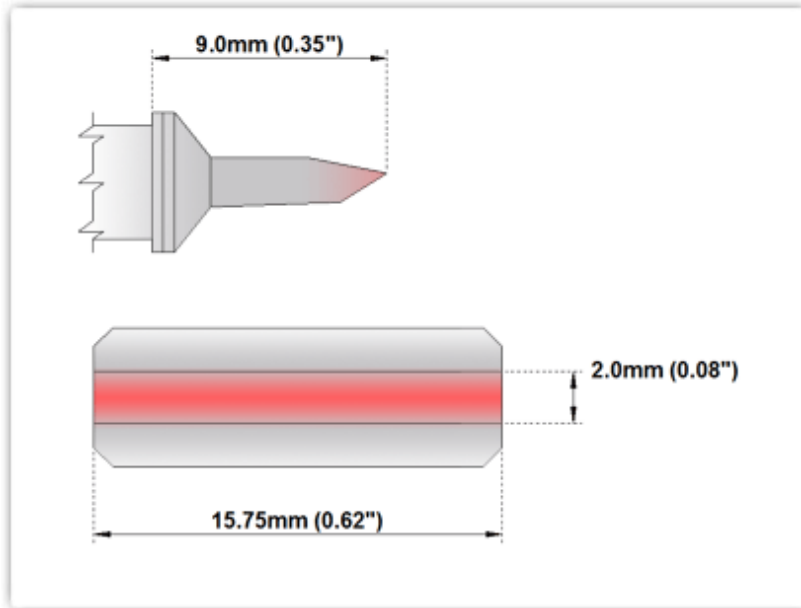

### Technical Specifications

#### EBM80TZ160

*Tweezers Cartridge Pair - Blade Tip 15.75mm (0.62")*

Tip Style: Tweezers  
 Tip Width: 15.75mm (0.62")  
 Tip Length: 9.00mm (0.35")

800 Type Cartridge <sup>1</sup> :	420°C - 475°C
RoHS Compliant <sup>2</sup> / Lead Free:	YES
For Use With:	EB-9000S-1, EB-9000S-2, MX500 and MX5000

### Material Composition

**All components are RoHS compliant and Lead-Free.**

<sup>1</sup> Easy Braid Co. tip cartridges will typically idle within a temperature range of +/-1.1°C. However, there is variation in idle temperature across tip geometries within an individual temperature series. Easy Braid Co. offers a wide variety of tip geometries from 0.25mm fine point tip to 5mm chisel. The length and geometry of a tip will have an influence on the tip idle temperature. To accurately measure idle temperature it will depend greatly on the measurement method, technique and equipment used. Two different methods or the use of alternative equipment will produce different test results.