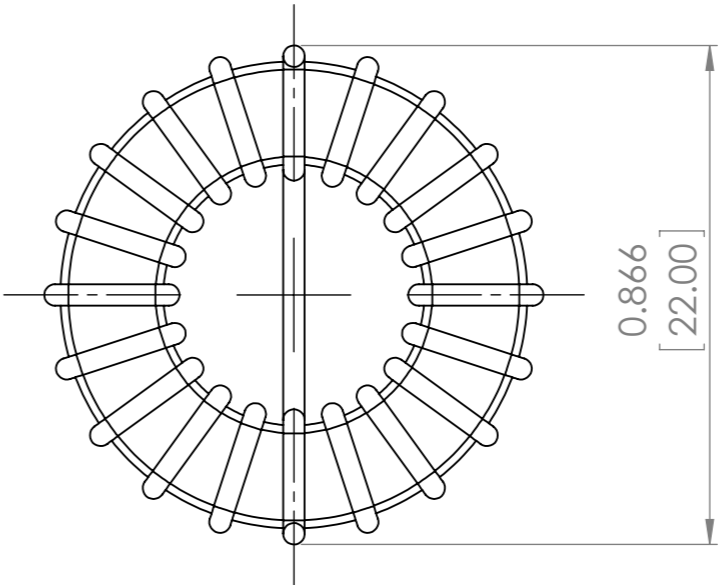

**VERTICAL**

NOTE:

ACTUAL VALUE VARIES PER INDUCTANCE.

DO NOT SCALE DRAWING	REVISION	-
 <b>ABRACON</b> LLC <small>The Power of Linking Together</small>		
Apracon LLC, 2 Faraday, Suite#B Irvine, Ca. 92618		
TITLE: TOROIDAL COIL INDUCTOR		
DWG NO.	ATCA-02	A3
SCALE:3:1	SHEET 1 OF 1	

**HORIZONTAL**

NOTE:

1. ACTUAL VALUE VARIES PER INDUCTANCE.

DO NOT SCALE DRAWING	REVISION	-
 Apracon LLC. 2 Faraday, Suite#B Irvine, Ca. 92618		
TITLE: TOROIDAL COIL INDUCTOR		
DWG NO.	ATCA-02-H	A3
SCALE:3:1	SHEET 1 OF 1	