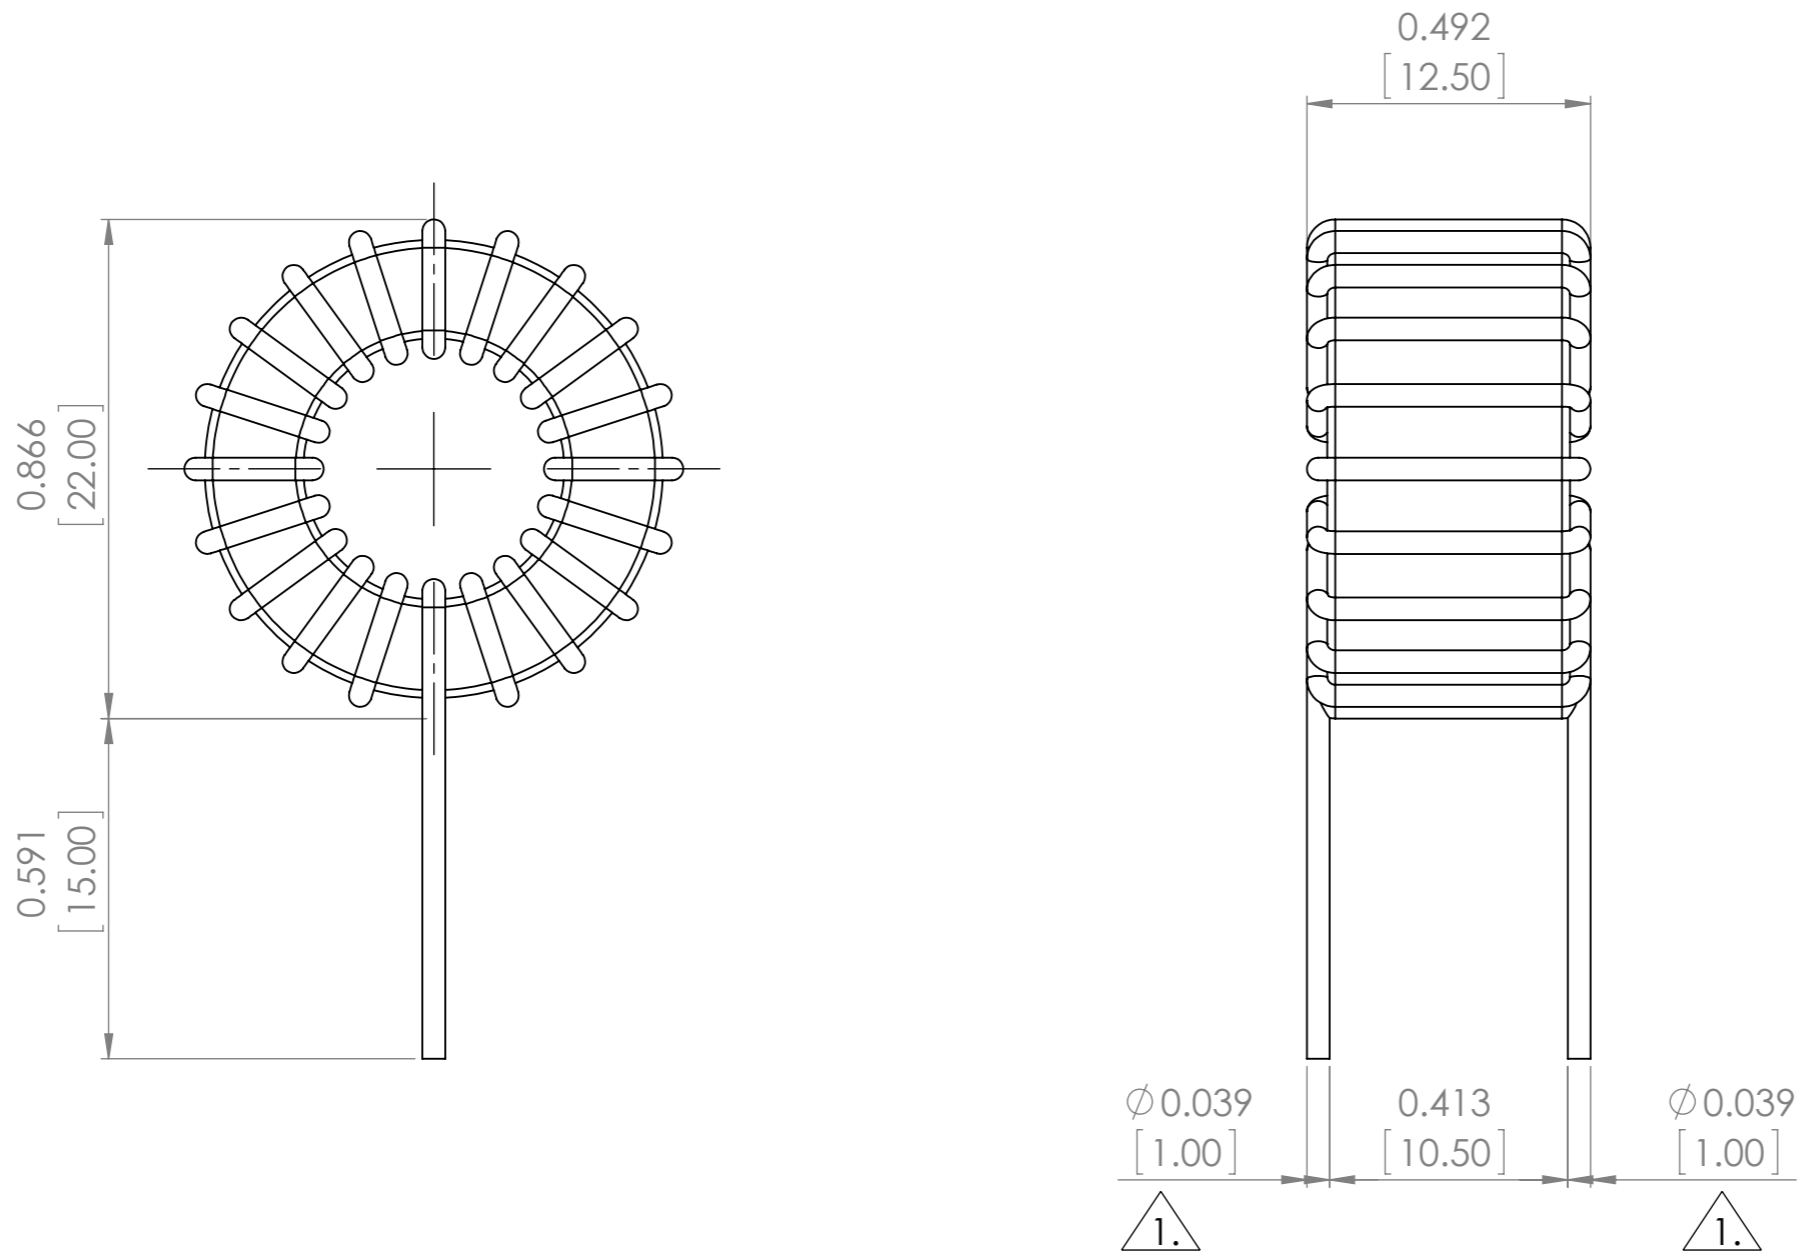

**VERTICAL**

NOTE:

ACTUAL VALUE VARIES PER INDUCTANCE.

DO NOT SCALE DRAWING	REVISION	-
 <b>ABRACON</b> LLC <small>The Power of Linking Together</small>		
Apracon LLC, 2 Faraday, Suite#B Irvine, Ca. 92618		
TITLE: TOROIDAL COIL INDUCTOR		
DWG NO.	ATCA-02	A3
SCALE:3:1	SHEET 1 OF 1	

**HORIZONTAL**

NOTE:

1. ACTUAL VALUE VARIES PER INDUCTANCE.

DO NOT SCALE DRAWING	REVISION	-
 Apracon LLC. 2 Faraday, Suite#B Irvine, Ca. 92618		
TITLE: TOROIDAL COIL INDUCTOR		
DWG NO.	ATCA-02-H	A3
SCALE:3:1	SHEET 1 OF 1	