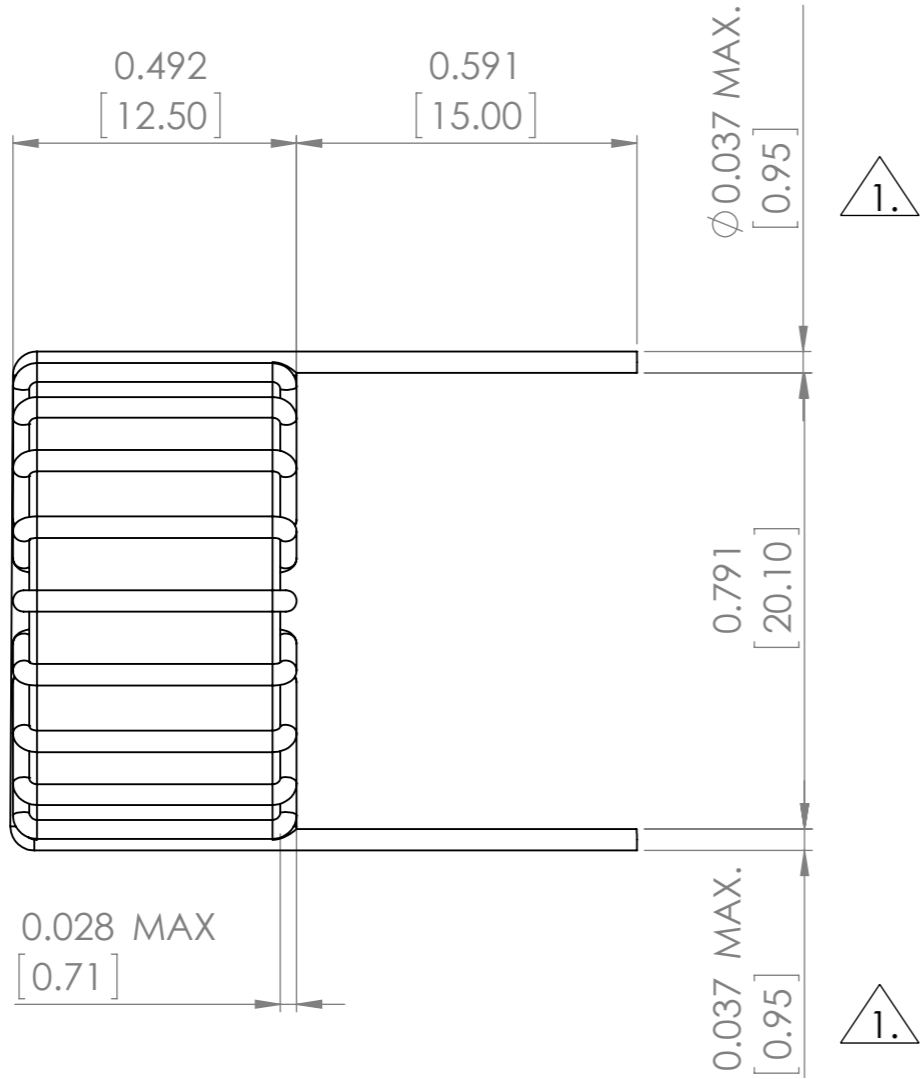

**VERTICAL**

NOTE:

ACTUAL VALUE VARIES PER INDUCTANCE.

DO NOT SCALE DRAWING	REVISION	-
 <b>ABRACON</b> LLC <small>The Power of Linking Together</small>		
Apracon LLC, 2 Faraday, Suite#B Irvine, Ca. 92618		
TITLE: TOROIDAL COIL INDUCTOR		
DWG NO.	ATCA-02	A3
SCALE:3:1	SHEET 1 OF 1	

**HORIZONTAL**

NOTE:

1. ACTUAL VALUE VARIES PER INDUCTANCE.

DO NOT SCALE DRAWING	REVISION	-
 Apracon LLC. 2 Faraday, Suite#B Irvine, Ca. 92618		
TITLE: TOROIDAL COIL INDUCTOR		
DWG NO.	ATCA-02-H	A3
SCALE:3:1	SHEET 1 OF 1	