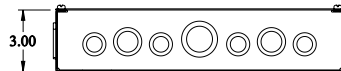

PART No. CSKO18143

for more information visit
www.hammfg.com

Data subject to change without notice

Isometric drawing Not to Scale

TOP VIEW

ISOMETRIC VIEW

SIDE VIEW

FRONT VIEW

SIDE VIEW

BOTTOM VIEW