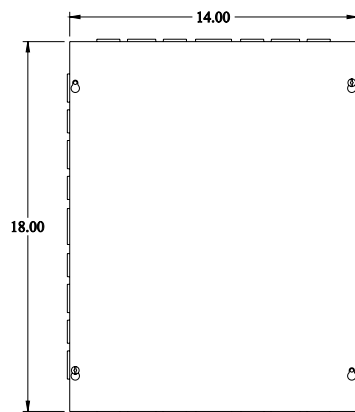

PART No. CSKO18143

for more information visit
www.hammfg.com

Data subject to change without notice

Isometric drawing Not to Scale

TOP VIEW

ISOMETRIC VIEW

SIDE VIEW

FRONT VIEW

SIDE VIEW

BOTTOM VIEW