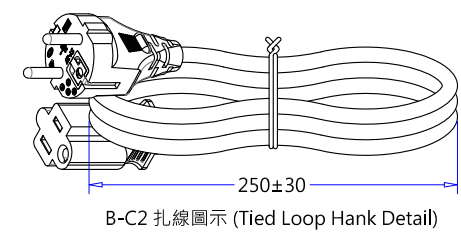

插頭部件 (Plug Component)			頭部剝皮尺寸 (Dimensions)			線材規格 (Wire Styls)	尾部剝皮尺寸 (Dimensions)			尾插部件 (Connector Component)		
顏色(Color)	零件描述(Component)	Qty.	內剝(Strip)	外剝(ROJ)	顏色(Color)	HO5VV-F 1.0mm ² x3C 70°C 黑色 (BLACK) Length : 1981.2±25.4 (78"±1")	外剝(R.O.J)	內剝(Strip)	顏色(Color)	規格描述(Instruction)	Qty.	顏色(Color)
45P 黑色 (Black)	SY-27 (CEE7 st. sh VII, Schuko, 16A 250V~)	1	8±1	35±2	棕/Brown(L)		18 ±2	5 ⁺¹ ₋₀	棕/Brown(L)	ME-307 (NEMA 5-15R)	1	35P 黑色 (Black)
黑色 (Black)	φ4.76 法國頭支架, GEM 98651 (VDE Plug Insert)	1	8±1	35±2	藍/Blue(N)		18 ±2	5 ⁺¹ ₋₀	藍/Blue(N)	φ4.75 D型母端 (GEM 98575-0) (D-Type Receptacle Terminal)	1	銅本色 (Brass-Natural)
			8±1	35±2	綠注黃 (E) Green-Yellow		18 ±2	5 ⁺¹ ₋₀	綠注黃 (E) Green-Yellow	尾插端子 (GEM 98752-0) (Receptacle Terminal)	2	銅本色 (Brass-Natural)
										022-2兩件式內模 (022-2 Inner Body)	1	黑色 (Black)

SY-27 (CEE7 st. sh VII, Schuko, 16A 250V~)
(Dimensions of Plug Face)

HO5VV-F 1.0mm²x3C 截面圖
(Wire Cross-Section)

B-C2 扎線圖示 (Tied Loop Hank Detail)

ME-307 (NEMA 5-15R)
(Dimensions of Connector Face)

REV	DATE	REVISE CONTENT
A	03/07-2013	The first edition is issued and drawing.

NOTE:
 1. Hi-Pot Test : 2000V/1Sec ; <0.5mA.
 2. Insulation Resistance Test : DC 500/min>100 meg-ohm.
 3. Continuity & Polarization Test : No short circuit, break circuit, displacement.
 4. Each end terminal shall be capable of withstanding a pull of 25lbs for 1 minutes without loosening.
 5. Strain relief shall be capable of withstanding a pull of 35lbs for 1 minutes without loosening.
 6. All material according to Non-toxic standard.(Material must be RoHS compliant.)

線材印字 (Wire Printed)		充實, 油墨印字 (Un-Fillers, Printing Ink)		CnC Tech, LLC Industrial Cable and Connector Technology			
包裝方式 (Packing)		DRAWN					
Tied Hank	See Hank Detail	Chu8.					
Carton Size	480 x 320 x 250	DATE		P/N No.		800-0.75-44L-BL-00200	
Pack Number	75 pcs	03/07-2013		MATERIAL		PVC	UNIT
Carton Print	See Purchase Order	TYPE		Customer Approval		mm	
DRAWING NO.	067MM099	REV	A				