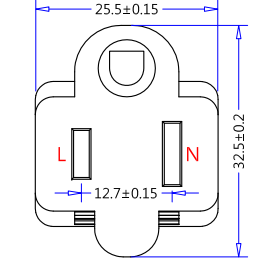

插頭部件 (Plug Component)			頭部剝皮尺寸 (Dimensions)			線材規格 (Wire Styls)	尾部剝皮尺寸 (Dimensions)			尾插部件 (Connector Component)		
顏色(Color)	零件描述(Component)	Qty.	內剝(Strip)	外剝(ROJ)	顏色(Color)	HO5VV-F 1.0mm ² x3C 70°C 黑色 (BLACK) Length : 1981.2±25.4 (78"±1")	外剝(R.O.J)	內剝(Strip)	顏色(Color)	規格描述(Instruction)	Qty.	顏色(Color)
45P 黑色 (Black)	SY-27 (CEE7 st. sh VII, Schuko, 16A 250V~)	1	8±1	35±2	棕/Brown(L)		18 ±2	5 ⁺¹ ₋₀	棕/Brown(L)	ME-307 (NEMA 5-15R)	1	35P 黑色 (Black)
黑色 (Black)	φ4.76 法國頭支架, GEM 98651 (VDE Plug Insert)	1	8±1	35±2	藍/Blue(N)		18 ±2	5 ⁺¹ ₋₀	藍/Blue(N)	φ4.75 D型母端 (GEM 98575-0) (D-Type Receptacle Terminal)	1	銅本色 (Brass-Natural)
			8±1	35±2	綠注黃 (E) Green-Yellow		18 ±2	5 ⁺¹ ₋₀	綠注黃 (E) Green-Yellow	尾插端子 (GEM 98752-0) (Receptacle Terminal)	2	銅本色 (Brass-Natural)
										022-2兩件式內模 (022-2 Inner Body)	1	黑色 (Black)

SY-27 (CEE7 st. sh VII, Schuko, 16A 250V~)
(Dimensions of Plug Face)

HO5VV-F 1.0mm²x3C 截面圖
(Wire Cross-Section)

B-C2 扎線圖示 (Tied Loop Hank Detail)

ME-307 (NEMA 5-15R)
(Dimensions of Connector Face)

REV	DATE	REVISE CONTENT
A	03/07-2013	The first edition is issued and drawing.

線材印字 (Wire Printed)		充實, 油墨印字 (Un-Fillers, Printing Ink)		CnC Tech, LLC Industrial Cable and Connector Technology			
包裝方式 (Packing)		DRAWN					
Tied Hank	See Hank Detail	Chu8.					
Carton Size	480 x 320 x 250	DATE		P/N No.		800-0.75-44L-BL-00200	
Pack Number	75 pcs	03/07-2013		MATERIAL		PVC	UNIT
Carton Print	See Purchase Order	TYPE		Customer Approval		mm	
DRAWING NO.	067MM099	REV	A				