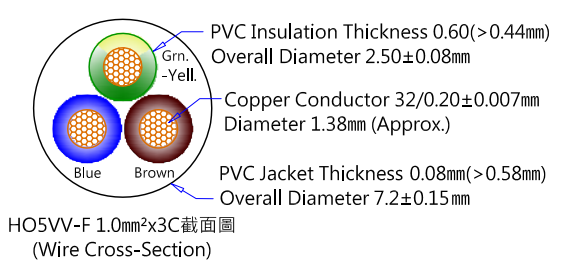

插頭部件 (Plug Component)			頭部剝皮尺寸 (Dimensions)			線材規格 (Wire Styls)	尾部剝皮尺寸 (Dimensions)			尾插部件 (Connector Component)		
顏色(Color)	零件描述(Component)	Qty.	內剝(Strip)	外剝(ROJ)	顏色(Color)	HO5VV-F 1.0mm ² x3C 70°C 黑色 (BLACK) Length : 1981.2±25.4 (78"±1")	外剝(R.O.J)	內剝(Strip)	顏色(Color)	規格描述(Instruction)	Qty.	顏色(Color)
45P 黑色 (Black)	SY-27 (CEE7 st. sh VII, Schuko, 16A 250V~)	1	8±1	35±2	棕/Brown(L)		18 ±2	5 ⁺¹ ₋₀	棕/Brown(L)	ME-307 (NEMA 5-15R)	1	35P 黑色 (Black)
黑色 (Black)	φ4.76 法國頭支架, GEM 98651 (VDE Plug Insert)	1	8±1	35±2	藍/Blue(N)		18 ±2	5 ⁺¹ ₋₀	藍/Blue(N)	φ4.75 D型母端 (GEM 98575-0) (D-Type Receptacle Terminal)	1	銅本色 (Brass-Natural)
			8±1	35±2	綠注黃 (E) Green-Yellow		18 ±2	5 ⁺¹ ₋₀	綠注黃 (E) Green-Yellow	尾插端子 (GEM 98752-0) (Receptacle Terminal)	2	銅本色 (Brass-Natural)
										022-2兩件式內模 (022-2 Inner Body)	1	黑色 (Black)

SY-27 (CEE7 st. sh VII, Schuko, 16A 250V~)
(Dimensions of Plug Face)

HO5VV-F 1.0mm²x3C 截面圖
(Wire Cross-Section)

B-C2 扎線圖示 (Tied Loop Hank Detail)

ME-307 (NEMA 5-15R)
(Dimensions of Connector Face)

REV	DATE	REVISE CONTENT
A	03/07-2013	The first edition is issued and drawing.

線材印字 (Wire Printed)		充實, 油墨印字 (Un-Fillers, Printing Ink)		CnC Tech, LLC Industrial Cable and Connector Technology			
包裝方式 (Packing)		DRAWN					
Tied Hank	See Hank Detail	Chu8.					
Carton Size	480 x 320 x 250	DATE		P/N No.		800-0.75-44L-BL-00200	
Pack Number	75 pcs	03/07-2013		MATERIAL		PVC	UNIT
Carton Print	See Purchase Order	TYPE		Customer Approval		mm	
DRAWING NO.	067MM099	REV	A				