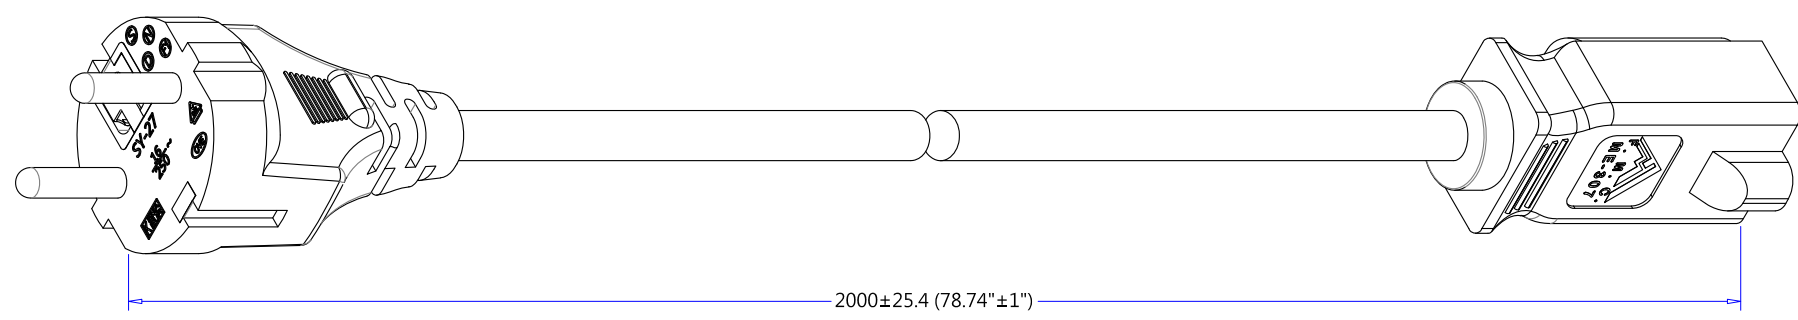

插頭部件 (Plug Component)			頭部剝皮尺寸 (Dimensions)			線材規格 (Wire Styls)	尾部剝皮尺寸 (Dimensions)			尾插部件 (Connector Component)		
顏色(Color)	零件描述(Component)	Qty.	內剝(Strip)	外剝(ROJ)	顏色(Color)	HO5VV-F 1.0mm ² x3C 70°C 黑色 (BLACK) Length : 1981.2±25.4 (78"±1")	外剝(R.O.J)	內剝(Strip)	顏色(Color)	規格描述(Instruction)	Qty.	顏色(Color)
45P 黑色 (Black)	SY-27 (CEE7 st. sh VII, Schuko, 16A 250V~)	1	8±1	35±2	棕/Brown(L)		18 ±2	5 ⁺¹ ₋₀	棕/Brown(L)	ME-307 (NEMA 5-15R)	1	35P 黑色 (Black)
黑色 (Black)	φ4.76 法國頭支架, GEM 98651 (VDE Plug Insert)	1	8±1	35±2	藍/Blue(N)		18 ±2	5 ⁺¹ ₋₀	藍/Blue(N)	φ4.75 D型母端 (GEM 98575-0) (D-Type Receptacle Terminal)	1	銅本色 (Brass-Natural)
			8±1	35±2	綠注黃 (E) Green-Yellow		18 ±2	5 ⁺¹ ₋₀	綠注黃 (E) Green-Yellow	尾插端子 (GEM 98752-0) (Receptacle Terminal)	2	銅本色 (Brass-Natural)
										022-2兩件式內模 (022-2 Inner Body)	1	黑色 (Black)

SY-27 (CEE7 st. sh VII, Schuko, 16A 250V~)
(Dimensions of Plug Face)

HO5VV-F 1.0mm²x3C 截面圖
(Wire Cross-Section)

B-C2 扎線圖示 (Tied Loop Hank Detail)

ME-307 (NEMA 5-15R)
(Dimensions of Connector Face)

REV	DATE	REVISE CONTENT
A	03/07-2013	The first edition is issued and drawing.

NOTE:
 1. Hi-Pot Test : 2000V/1Sec ; <0.5mA.
 2. Insulation Resistance Test : DC 500/min>100 meg-ohm.
 3. Continuity & Polarization Test : No short circuit, break circuit, displacement.
 4. Each end terminal shall be capable of withstanding a pull of 25lbs for 1 minutes without loosening.
 5. Strain relief shall be capable of withstanding a pull of 35lbs for 1 minutes without loosening.
 6. All material according to Non-toxic standard.(Material must be RoHS compliant.)

線材印字 (Wire Printed)		充實, 油墨印字 (Un-Fillers, Printing Ink)		CnC Tech, LLC Industrial Cable and Connector Technology			
包裝方式 (Packing)		DRAWN					
Tied Hank	See Hank Detail	Chu8.					
Carton Size	480 x 320 x 250	DATE		P/N No.		800-0.75-44L-BL-00200	
Pack Number	75 pcs	03/07-2013		MATERIAL		PVC	UNIT
Carton Print	See Purchase Order	TYPE		Customer Approval		mm	
DRAWING NO.	067MM099	REV	A				