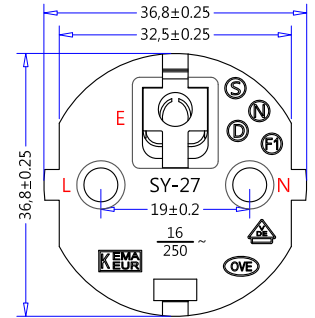

插頭部件 (Plug Component)			頭部剝皮尺寸 (Dimensions)			線材規格 (Wire Styls)	尾部剝皮尺寸 (Dimensions)			尾插部件 (Connector Component)		
顏色(Color)	零件描述(Component)	Qty.	內剝(Strip)	外剝(ROJ)	顏色(Color)	HO5VV-F 1.0mm ² x3C 70°C 黑色 (BLACK) Length : 1981.2±25.4 (78"±1")	外剝(R.O.J)	內剝(Strip)	顏色(Color)	規格描述(Instruction)	Qty.	顏色(Color)
45P 黑色 (Black)	SY-27 (CEE7 st. sh VII, Schuko, 16A 250V~)	1	8±1	35±2	棕/Brown(L)		18 ±2	5 ⁺¹ ₋₀	棕/Brown(L)	ME-307 (NEMA 5-15R)	1	35P 黑色 (Black)
黑色 (Black)	φ4.76 法國頭支架, GEM 98651 (VDE Plug Insert)	1	8±1	35±2	藍/Blue(N)		18 ±2	5 ⁺¹ ₋₀	藍/Blue(N)	φ4.75 D型母端 (GEM 98575-0) (D-Type Receptacle Terminal)	1	銅本色 (Brass-Natural)
			8±1	35±2	綠注黃 (E) Green-Yellow		18 ±2	5 ⁺¹ ₋₀	綠注黃 (E) Green-Yellow	尾插端子 (GEM 98752-0) (Receptacle Terminal)	2	銅本色 (Brass-Natural)
										022-2兩件式內模 (022-2 Inner Body)	1	黑色 (Black)

SY-27 (CEE7 st. sh VII, Schuko, 16A 250V~)
(Dimensions of Plug Face)

HO5VV-F 1.0mm²x3C 截面圖
(Wire Cross-Section)

B-C2 扎線圖示 (Tied Loop Hank Detail)

ME-307 (NEMA 5-15R)
(Dimensions of Connector Face)

REV	DATE	REVISE CONTENT
A	03/07-2013	The first edition is issued and drawing.

線材印字 (Wire Printed)		充實, 油墨印字 (Un-Fillers, Printing Ink)		CnC Tech, LLC Industrial Cable and Connector Technology			
包裝方式 (Packing)		DRAWN					
Tied Hank	See Hank Detail	Chu8.					
Carton Size	480 x 320 x 250	DATE		P/N No.		800-0.75-44L-BL-00200	
Pack Number	75 pcs	03/07-2013		MATERIAL		PVC	UNIT
Carton Print	See Purchase Order	TYPE		Customer Approval		mm	
DRAWING NO.	067MM099	REV	A				