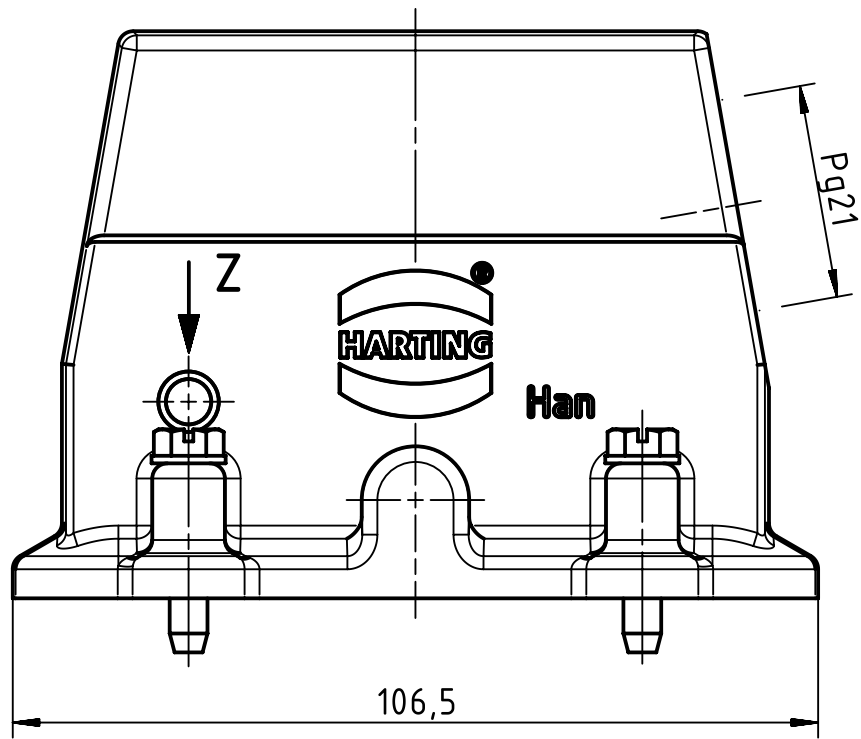

1 2 3 4 5 6

A
B
C
D

Z (2:1)

	All rights reserved		Scale 1:1		Free size tol.		Ref.		
	Department EL PD - DE		Created by FINKEV	Inspected by MOOR	Standardisation TIEMANNA	Date 2014-11-10	State Final Release		
HARTING Electric GmbH & Co. KG D-32339 Espelkamp			Title Han EMC 40 Hood Side Entry PG 21				Doc-Key / ECM-Nr. 100200135/UGD/002/A 500000078553		
			Type TB	Number 09 62 040 0540			Rev. A	Page 1/1	