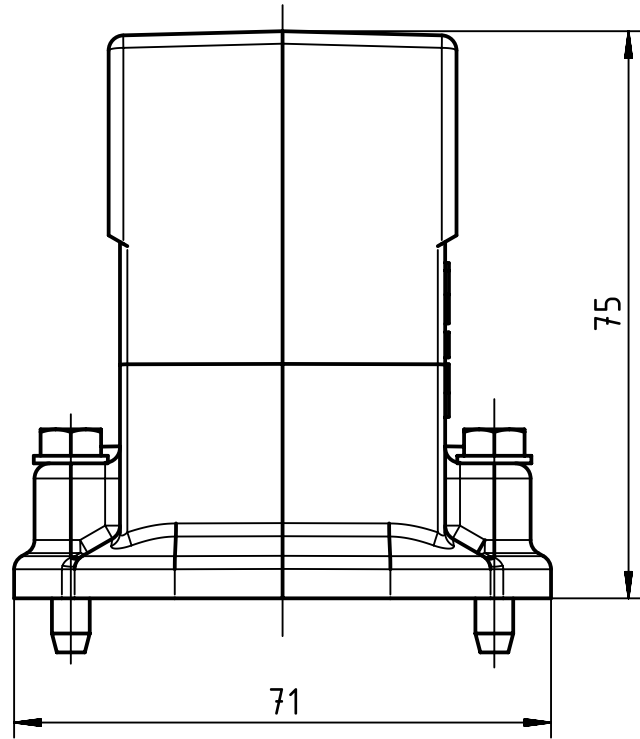

1 2 3 4 5 6

A
B
C
D

Z (2:1)

	All rights reserved		Scale 1:1		Free size tol.		Ref.		
	Department EL PD - DE		Created by FINKEV	Inspected by MOOR	Standardisation TIEMANNA	Date 2014-11-10	State Final Release		
HARTING Electric GmbH & Co. KG D-32339 Espelkamp			Title Han EMC 40 Hood Side Entry PG 21				Doc-Key / ECM-Nr. 100200135/UGD/002/A 500000078553		
			Type TB	Number 09 62 040 0540			Rev. A	Page 1/1	