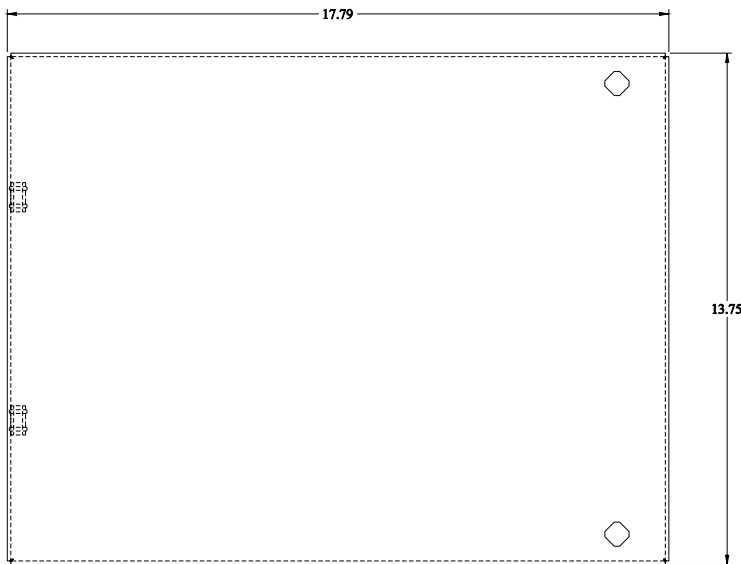

PART No. ESP1620

for more information visit
www.hammfg.com

Data subject to change without notice

Isometric drawing Not to Scale

ISOMETRIC VIEW

SIDE VIEW

FRONT VIEW

BOTTOM VIEW